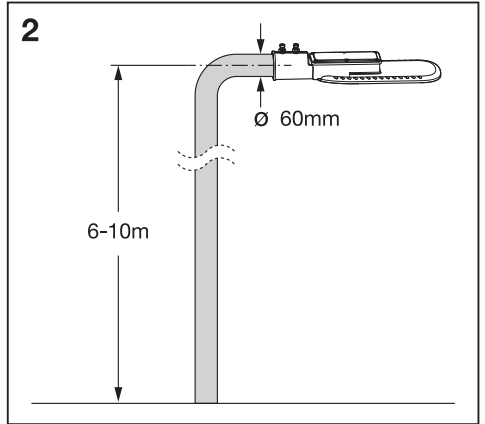

STREETLIGHT ECO

عراش لاء ءوض ىءا

	W _R	CCT	V _{AC}	Hz	Input current (A)	IP	L x W x H (mm)	Projected Area (m ²)		Ta (°C)
LDECO-STL-XL-AM	90W	3000K/4000K/6500K	100-240	50/60	435mA	66	551 x 215 x 90	0.118	3.3KG	-30 ~ 50
LDECO-STL-XLHO-AM	120W	3000K/4000K/6500K	100-240	50/60	580mA	66	551 x 215 x 90	0.118	3.4KG	-30 ~ 50
LDECO-STL-XXL-AM	150W	3000K/4000K/6500K	100-240	50/60	725mA	66	653 x 273 x 90	0.178	4.35KG	-30 ~ 50

Warning:

- If the external flexible cable or cord of this luminaire is damaged, it shall be exclusively replaced by the manufacturer or his service agent or a similar qualified person in order to avoid a hazard.
- Do not touch the luminaire in operative status.
- The light source contained in this luminaire shall be only replaced by the manufacturer or his service agent or a similar qualified person.
- The luminaire are not allowed to disassemble by non specialists.
- Range mounting height 6-10m.
- Suitable for outdoor.
- Electronic controlgear for LED modules to 100°C, LED module to 100°C.
- Please note that the fixture is equipped with standard surge protection only. To project the fixture from sags, surges, and lightning strikes, additional surge protectors must be deployed on the primary side.