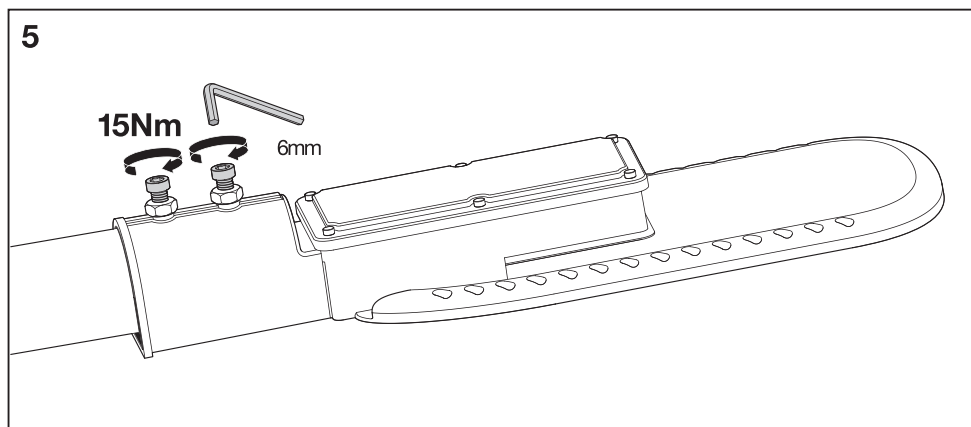

STREETLIGHT ECO

عراش لاء ءوض ىءا

	W _R	CCT	V _{AC}	Hz	Input current (A)	IP	L x W x H (mm)	Projected Area (m ²)		Ta (°C)
LDECO-STL-XL-AM	90W	3000K/4000K/6500K	100-240	50/60	435mA	66	551 x 215 x 90	0.118	3.3KG	-30 ~ 50
LDECO-STL-XLHO-AM	120W	3000K/4000K/6500K	100-240	50/60	580mA	66	551 x 215 x 90	0.118	3.4KG	-30 ~ 50
LDECO-STL-XXL-AM	150W	3000K/4000K/6500K	100-240	50/60	725mA	66	653 x 273 x 90	0.178	4.35KG	-30 ~ 50

Warning:

- If the external flexible cable or cord of this luminaire is damaged, it shall be exclusively replaced by the manufacturer or his service agent or a similar qualified person in order to avoid a hazard.
- Do not touch the luminaire in operative status.
- The light source contained in this luminaire shall be only replaced by the manufacturer or his service agent or a similar qualified person.
- The luminaire are not allowed to disassemble by non specialists.
- Range mounting height 6-10m.
- Suitable for outdoor.
- Electronic controlgear for LED modules to 100°C, LED module to 100°C.
- Please note that the fixture is equipped with standard surge protection only. To project the fixture from sags, surges, and lightning strikes, additional surge protectors must be deployed on the primary side.