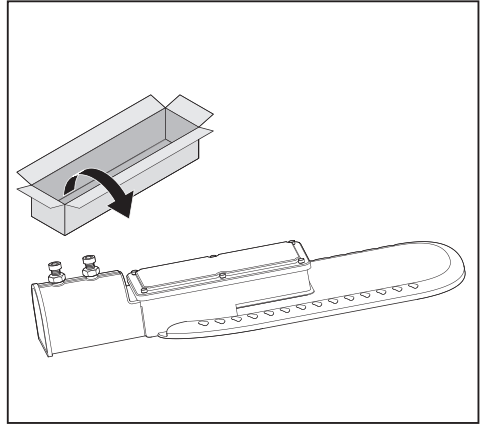

STREETLIGHT ECO

عراش لاء ءوض ىءا

	W _R	CCT	V _{AC}	Hz	Input current (A)	IP	L x W x H (mm)	Projected Area (m ²)		Ta (°C)
LDECO-STL-XL-AM	90W	3000K/4000K/6500K	100-240	50/60	435mA	66	551 x 215 x 90	0.118	3.3KG	-30 ~ 50
LDECO-STL-XLHO-AM	120W	3000K/4000K/6500K	100-240	50/60	580mA	66	551 x 215 x 90	0.118	3.4KG	-30 ~ 50
LDECO-STL-XXL-AM	150W	3000K/4000K/6500K	100-240	50/60	725mA	66	653 x 273 x 90	0.178	4.35KG	-30 ~ 50

Warning:

- If the external flexible cable or cord of this luminaire is damaged, it shall be exclusively replaced by the manufacturer or his service agent or a similar qualified person in order to avoid a hazard.
- Do not touch the luminaire in operative status.
- The light source contained in this luminaire shall be only replaced by the manufacturer or his service agent or a similar qualified person.
- The luminaire are not allowed to disassemble by non specialists.
- Range mounting height 6-10m.
- Suitable for outdoor.
- Electronic controlgear for LED modules to 100°C, LED module to 100°C.
- Please note that the fixture is equipped with standard surge protection only. To project the fixture from sags, surges, and lightning strikes, additional surge protectors must be deployed on the primary side.