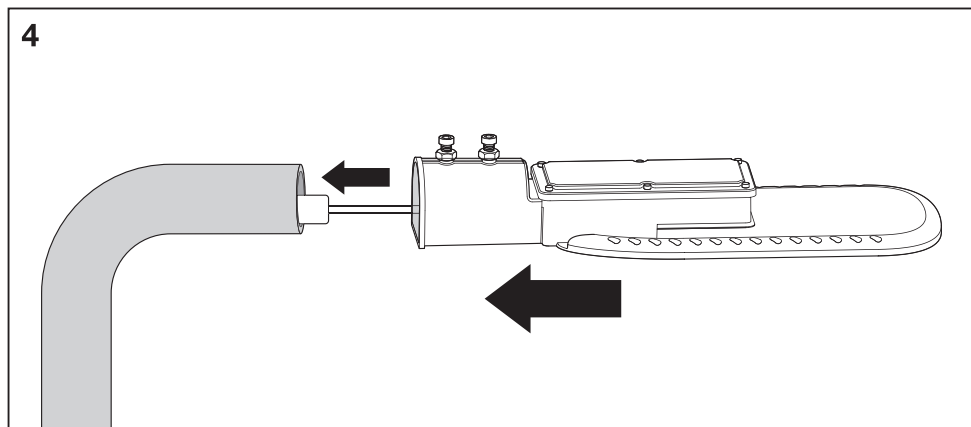

STREETLIGHT ECO

عراش لاء ءوض ىءا

	W _R	CCT	V _{AC}	Hz	Input current (A)	IP	L x W x H (mm)	Projected Area (m ²)		Ta (°C)
LDECO-STL-XL-AM	90W	3000K/4000K/6500K	100-240	50/60	435mA	66	551 x 215 x 90	0.118	3.3KG	-30 ~ 50
LDECO-STL-XLHO-AM	120W	3000K/4000K/6500K	100-240	50/60	580mA	66	551 x 215 x 90	0.118	3.4KG	-30 ~ 50
LDECO-STL-XXL-AM	150W	3000K/4000K/6500K	100-240	50/60	725mA	66	653 x 273 x 90	0.178	4.35KG	-30 ~ 50

Warning:

- If the external flexible cable or cord of this luminaire is damaged, it shall be exclusively replaced by the manufacturer or his service agent or a similar qualified person in order to avoid a hazard.
- Do not touch the luminaire in operative status.
- The light source contained in this luminaire shall be only replaced by the manufacturer or his service agent or a similar qualified person.
- The luminaire are not allowed to disassemble by non specialists.
- Range mounting height 6-10m.
- Suitable for outdoor.
- Electronic controlgear for LED modules to 100°C, LED module to 100°C.
- Please note that the fixture is equipped with standard surge protection only. To project the fixture from sags, surges, and lightning strikes, additional surge protectors must be deployed on the primary side.