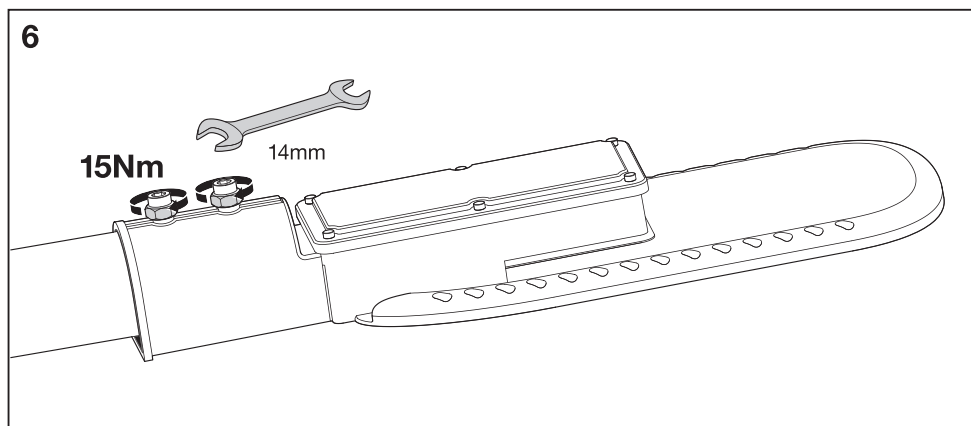

STREETLIGHT ECO

عراش لاء ءوض ىءا

	W _R	CCT	V _{AC}	Hz	Input current (A)	IP	L x W x H (mm)	Projected Area (m ²)		Ta (°C)
LDECO-STL-XL-AM	90W	3000K/4000K/6500K	100-240	50/60	435mA	66	551 x 215 x 90	0.118	3.3KG	-30 ~ 50
LDECO-STL-XLHO-AM	120W	3000K/4000K/6500K	100-240	50/60	580mA	66	551 x 215 x 90	0.118	3.4KG	-30 ~ 50
LDECO-STL-XXL-AM	150W	3000K/4000K/6500K	100-240	50/60	725mA	66	653 x 273 x 90	0.178	4.35KG	-30 ~ 50

Warning:

- If the external flexible cable or cord of this luminaire is damaged, it shall be exclusively replaced by the manufacturer or his service agent or a similar qualified person in order to avoid a hazard.
- Do not touch the luminaire in operative status.
- The light source contained in this luminaire shall be only replaced by the manufacturer or his service agent or a similar qualified person.
- The luminaire are not allowed to disassemble by non specialists.
- Range mounting height 6-10m.
- Suitable for outdoor.
- Electronic controlgear for LED modules to 100°C, LED module to 100°C.
- Please note that the fixture is equipped with standard surge protection only. To project the fixture from sags, surges, and lightning strikes, additional surge protectors must be deployed on the primary side.