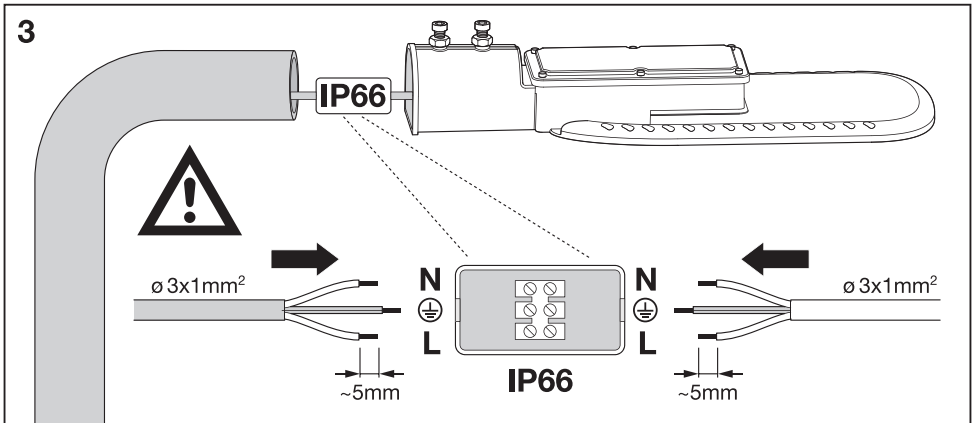

STREETLIGHT ECO

عراش لاء ءوض ىءا

	W _R	CCT	V _{AC}	Hz	Input current (A)	IP	L x W x H (mm)	Projected Area (m ²)		Ta (°C)
LDECO-STL-XL-AM	90W	3000K/4000K/6500K	100-240	50/60	435mA	66	551 x 215 x 90	0.118	3.3KG	-30 ~ 50
LDECO-STL-XLHO-AM	120W	3000K/4000K/6500K	100-240	50/60	580mA	66	551 x 215 x 90	0.118	3.4KG	-30 ~ 50
LDECO-STL-XXL-AM	150W	3000K/4000K/6500K	100-240	50/60	725mA	66	653 x 273 x 90	0.178	4.35KG	-30 ~ 50

Warning:

- If the external flexible cable or cord of this luminaire is damaged, it shall be exclusively replaced by the manufacturer or his service agent or a similar qualified person in order to avoid a hazard.
- Do not touch the luminaire in operative status.
- The light source contained in this luminaire shall be only replaced by the manufacturer or his service agent or a similar qualified person.
- The luminaire are not allowed to disassemble by non specialists.
- Range mounting height 6-10m.
- Suitable for outdoor.
- Electronic controlgear for LED modules to 100°C, LED module to 100°C.
- Please note that the fixture is equipped with standard surge protection only. To project the fixture from sags, surges, and lightning strikes, additional surge protectors must be deployed on the primary side.