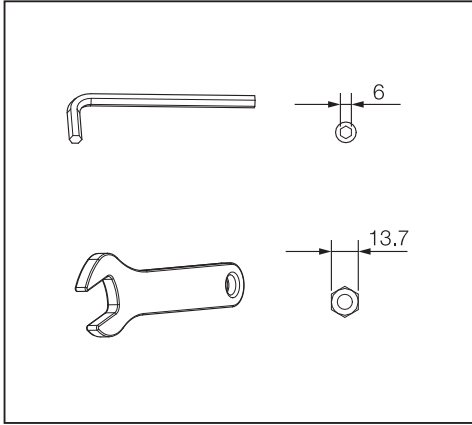

STREETLIGHT ECO

عراش لاء ءوض ىءا

	W _R	CCT	V _{AC}	Hz	Input current (A)	IP	L x W x H (mm)	Projected Area (m ²)		Ta (°C)
LDECO-STL-XL-AM	90W	3000K/4000K/6500K	100-240	50/60	435mA	66	551 x 215 x 90	0.118	3.3KG	-30 ~ 50
LDECO-STL-XLHO-AM	120W	3000K/4000K/6500K	100-240	50/60	580mA	66	551 x 215 x 90	0.118	3.4KG	-30 ~ 50
LDECO-STL-XXL-AM	150W	3000K/4000K/6500K	100-240	50/60	725mA	66	653 x 273 x 90	0.178	4.35KG	-30 ~ 50

Warning:

- If the external flexible cable or cord of this luminaire is damaged, it shall be exclusively replaced by the manufacturer or his service agent or a similar qualified person in order to avoid a hazard.
- Do not touch the luminaire in operative status.
- The light source contained in this luminaire shall be only replaced by the manufacturer or his service agent or a similar qualified person.
- The luminaire are not allowed to disassemble by non specialists.
- Range mounting height 6-10m.
- Suitable for outdoor.
- Electronic controlgear for LED modules to 100°C, LED module to 100°C.
- Please note that the fixture is equipped with standard surge protection only. To project the fixture from sags, surges, and lightning strikes, additional surge protectors must be deployed on the primary side.