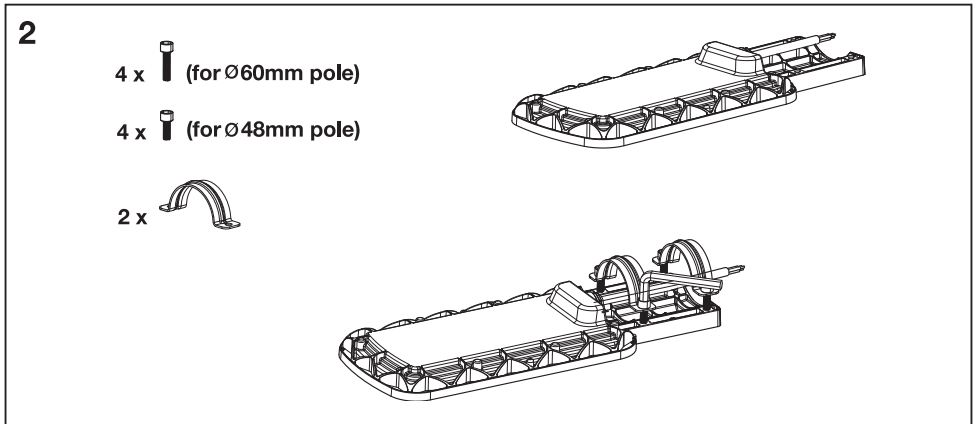

IP65

IK07

LEDVANCE

4

Warning:

- If the external flexible cable or cord of this luminaire is damaged, it shall be exclusively replaced by the manufacturer or his service agent or a similar qualified person in order to avoid a hazard.
- Do not touch the luminaire in operative status.
- With Tempered Glass Cover version: the light source of the luminaire is not replaceable, when the light source reaches its end of life the whole luminaire should be replaced.
- With PC Lens version: the light source contained in the luminaire shall be only be replaced by the manufacturer or his service agent or a similar qualified person.
- The luminaire are not allowed to disassemble by non specialists.
- Range mounting height 5-10m.
- Suitable for outdoor.
- Electronic controlgear for LED modules to 100°C, LED module to 100°C.
- Please note that the fixture is equipped with standard surge protection only. To protect the fixture from surges, lightning strikes, additional surge protectors must be deployed on the primary side.