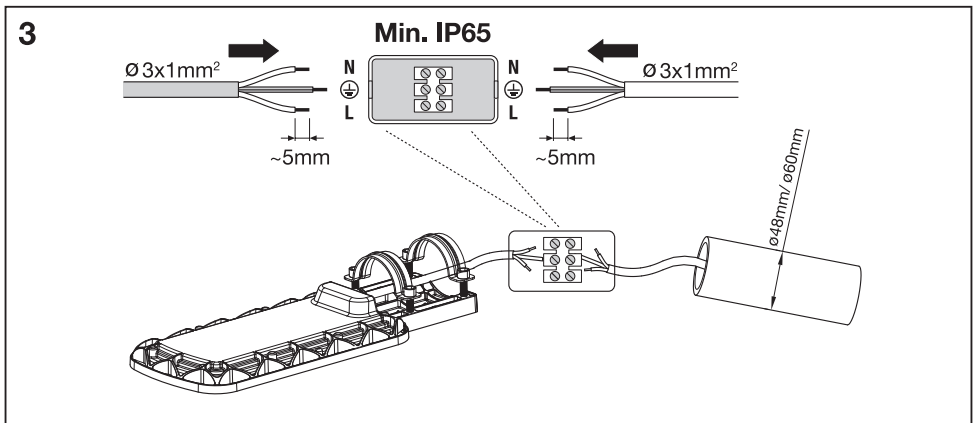

IP65

IK07

LEDVANCE

4

Warning:

- If the external flexible cable or cord of this luminaire is damaged, it shall be exclusively replaced by the manufacturer or his service agent or a similar qualified person in order to avoid a hazard.
- Do not touch the luminaire in operative status.
- With Tempered Glass Cover version: the light source of the luminaire is not replaceable, when the light source reaches its end of life the whole luminaire should be replaced.
- With PC Lens version: the light source contained in the luminaire shall be only be replaced by the manufacturer or his service agent or a similar qualified person.
- The luminaire are not allowed to disassemble by non specialists.
- Range mounting height 5-10m.
- Suitable for outdoor.
- Electronic controlgear for LED modules to 100°C, LED module to 100°C.
- Please note that the fixture is equipped with standard surge protection only. To protect the fixture from surges, lightning strikes, additional surge protectors must be deployed on the primary side.