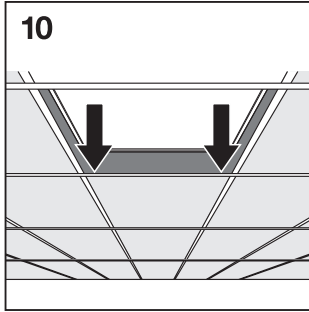

Suspension Kit
EAN 4058075402928

4x 8x
2x

1
2

Recessed Mount Clips Value
EAN 4058075409859

4x

Panel 600: 580mm
Panel 625: 580mm

Panel 600: 580mm
Panel 625: 580mm

1
2
3
4