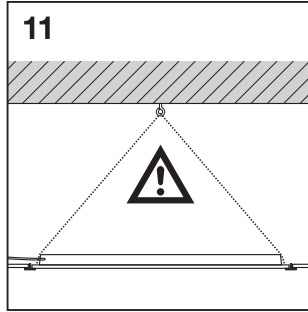

Suspension Kit
EAN 4058075402928

4x 8x
2x

1
2

Recessed Mount Clips Value
EAN 4058075409859

4x

Panel 600: 580mm
Panel 625: 580mm

Panel 600: 580mm
Panel 625: 580mm

1
2
3
4