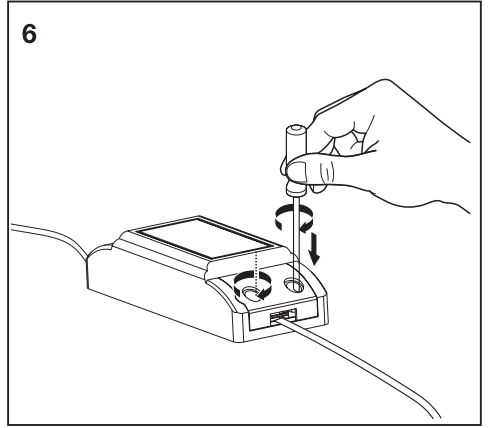

LEDVANCE

WARNING

- Connect to the power supply in accordance with national regulations.
- This product is designed for Indoor use only.
- This product is to be installed by a licensed electrician in strict accordance with local wiring rules.
- Please note that the fixture is equipped with standard surge protection only. To protect the fixture from sags, surges and lighting strikes, additional surge protectors must be deployed on the primary side.
- This light source contained in this luminaire shall be only be replaced by the manufacturer or his service agent or a similar qualified person.
- If the external flexible cable or cord of this luminaire is damaged, it shall be exclusively replaced by the manufacturer or his service agent or a similar qualified person in order to avoid a hazard.