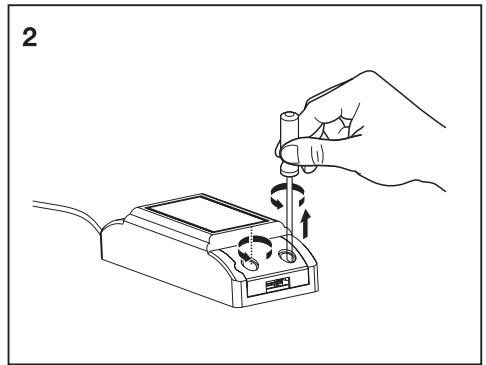

LEDVANCE

WARNING

- Connect to the power supply in accordance with national regulations.
- This product is designed for Indoor use only.
- This product is to be installed by a licensed electrician in strict accordance with local wiring rules.
- Please note that the fixture is equipped with standard surge protection only. To protect the fixture from sags, surges and lighting strikes, additional surge protectors must be deployed on the primary side.
- This light source contained in this luminaire shall be only be replaced by the manufacturer or his service agent or a similar qualified person.
- If the external flexible cable or cord of this luminaire is damaged, it shall be exclusively replaced by the manufacturer or his service agent or a similar qualified person in order to avoid a hazard.