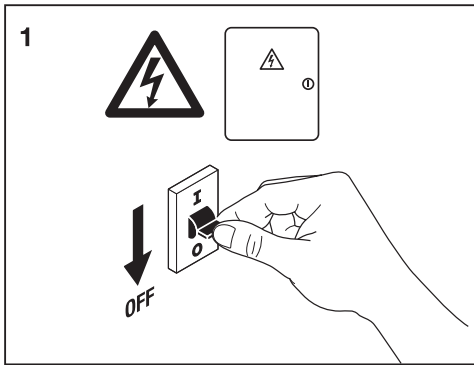

LEDVANCE

WARNING

- Connect to the power supply in accordance with national regulations.
- This product is designed for Indoor use only.
- This product is to be installed by a licensed electrician in strict accordance with local wiring rules.
- Please note that the fixture is equipped with standard surge protection only. To protect the fixture from sags, surges and lighting strikes, additional surge protectors must be deployed on the primary side.
- This light source contained in this luminaire shall be only be replaced by the manufacturer or his service agent or a similar qualified person.
- If the external flexible cable or cord of this luminaire is damaged, it shall be exclusively replaced by the manufacturer or his service agent or a similar qualified person in order to avoid a hazard.