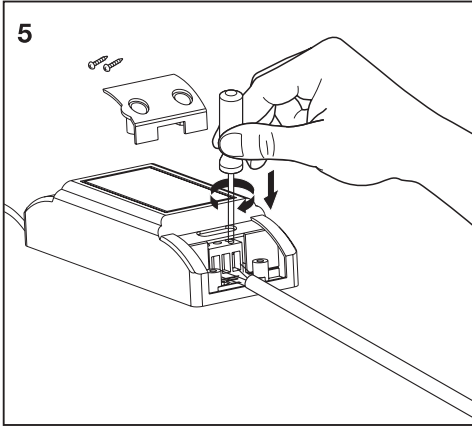

LEDVANCE

WARNING

- Connect to the power supply in accordance with national regulations.
- This product is designed for Indoor use only.
- This product is to be installed by a licensed electrician in strict accordance with local wiring rules.
- Please note that the fixture is equipped with standard surge protection only. To protect the fixture from sags, surges and lighting strikes, additional surge protectors must be deployed on the primary side.
- This light source contained in this luminaire shall be only be replaced by the manufacturer or his service agent or a similar qualified person.
- If the external flexible cable or cord of this luminaire is damaged, it shall be exclusively replaced by the manufacturer or his service agent or a similar qualified person in order to avoid a hazard.