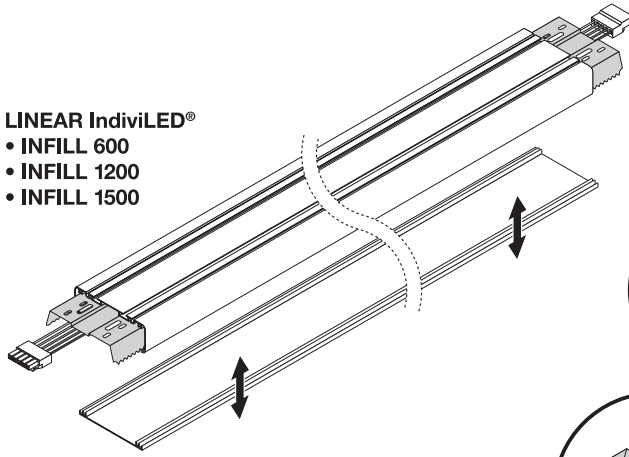

LINEAR INDIVILED® DIRECT

LINEAR INDIVILED® DIRECT/INDIRECT

ACCESSORIES

LINEAR IndivILED®

- INFILL 600
- INFILL 1200
- INFILL 1500