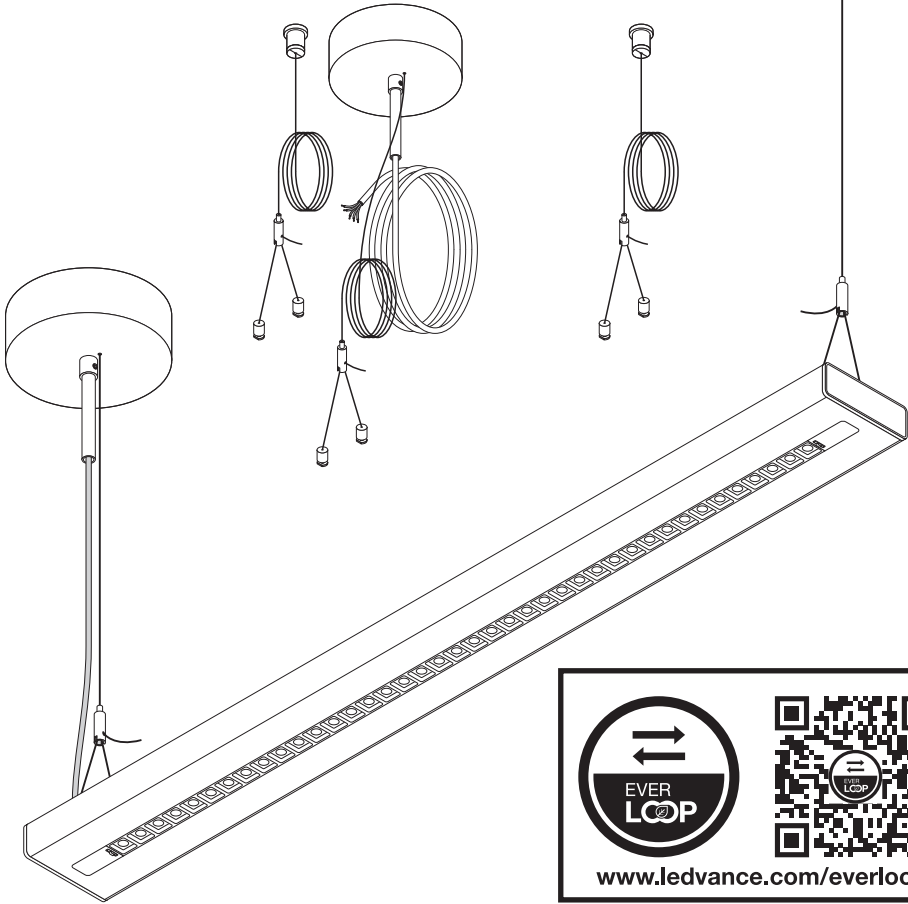

LINEAR INDIVILED® DIRECT

LINEAR INDIVILED® DIRECT/INDIRECT

ACCESSORIES

LINEAR IndiviLED®
INLINE CONNECTOR

LINEAR IndiviLED®
• 1200 THROUGHWIRING KIT
• 1500 THROUGHWIRING KIT

LINEAR INDIVILED® DIRECT

LINEAR INDIVILED® DIRECT/INDIRECT

ACCESSORIES

LINEAR IndivILED®

- INFILL 600
- INFILL 1200
- INFILL 1500

LINEAR IndivILED® CORNER CONNECTOR

**LINEAR IndiviLED®
SUSPENSION KIT**

**LINEAR IndiviLED®
SUSPENSION WIRE**

FR
Cet appareil et ses accessoires se recyclent