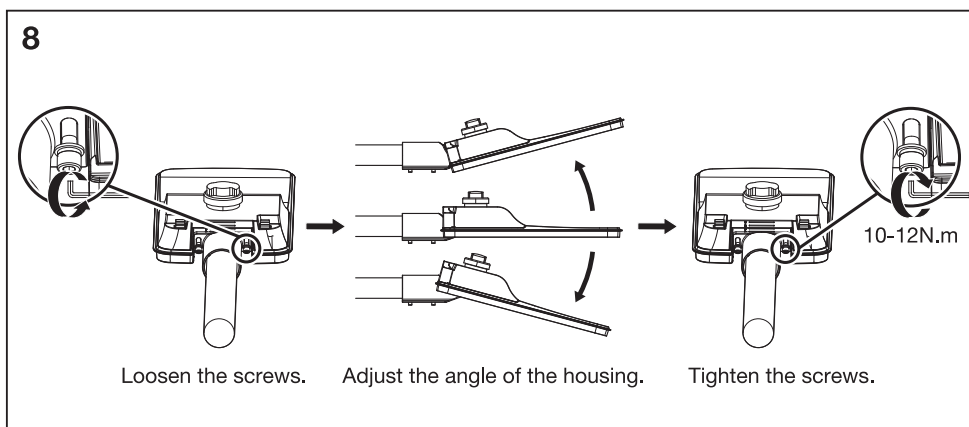

LED VALUE STREETLIGHT G3