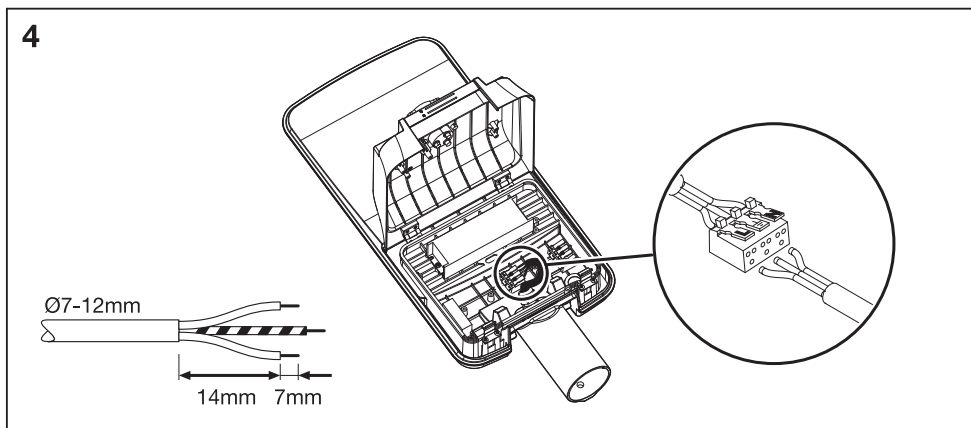

LED VALUE STREETLIGHT G3