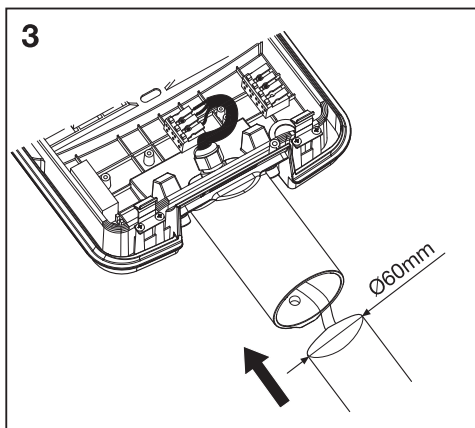

LED VALUE STREETLIGHT G3