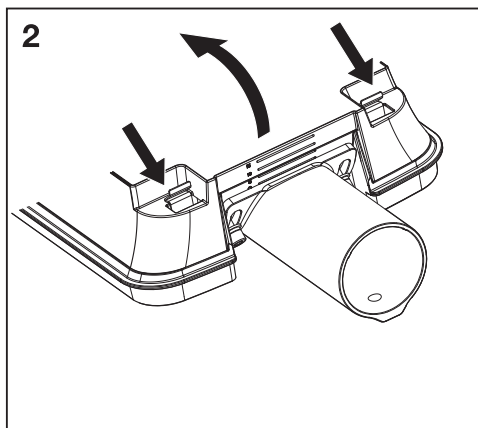

LED VALUE STREETLIGHT G3