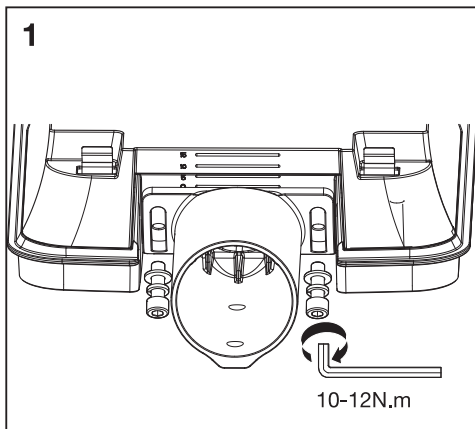

LED VALUE STREETLIGHT G3