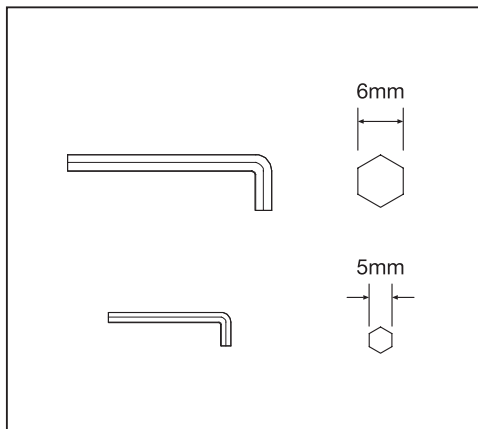

LED VALUE STREETLIGHT G3