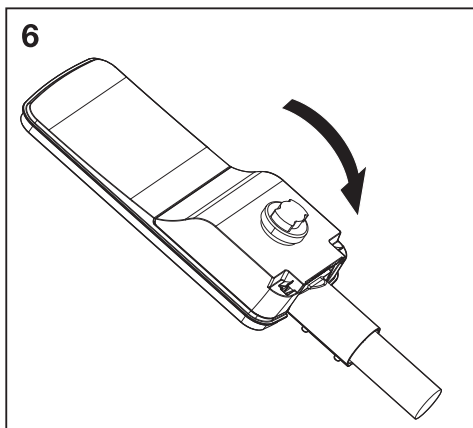

LED VALUE STREETLIGHT G3