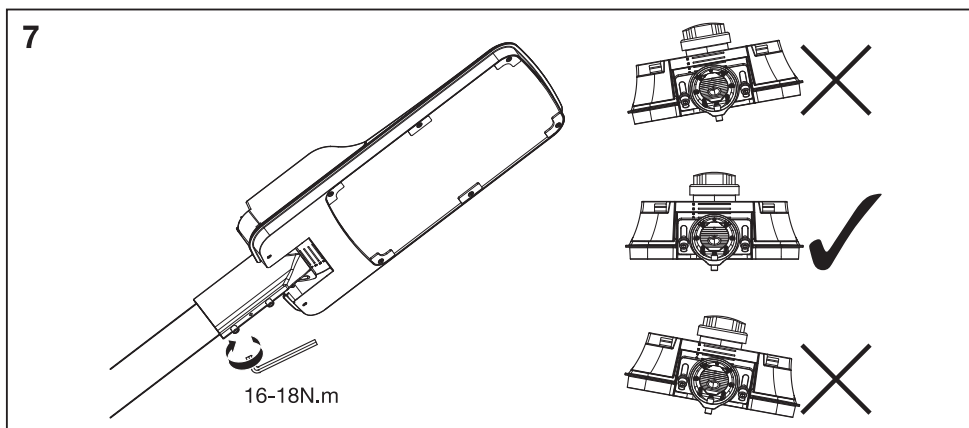

LED VALUE STREETLIGHT G3