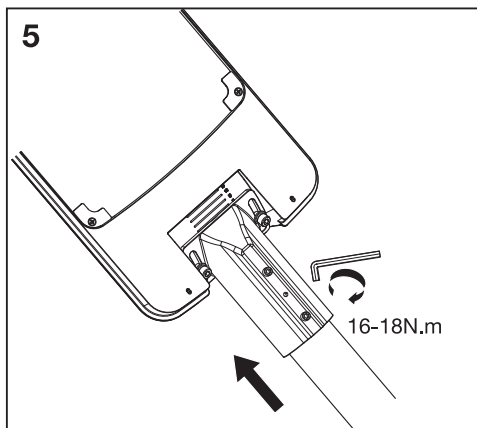

LED VALUE STREETLIGHT G3