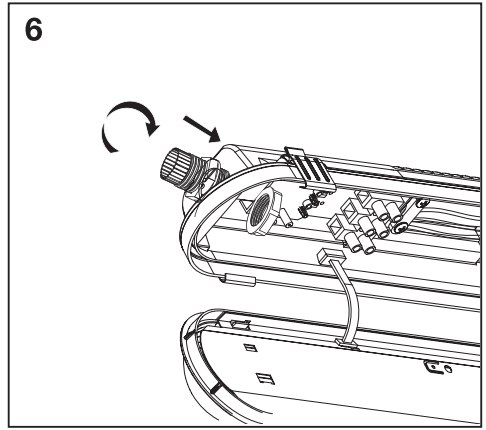

150
lm/W

50000h

SMD
LED

LEDVANCE

- * 1. The interaction range for lighting is measured at a 5-meter interval installation, for reference only. The final effect depends on actual conditions.
2. When the brightness before the trigger is non-zero, the ambient light detection function will automatically turn off, making DIP switch 8 invalid.
3. When the brightness before the trigger is 0% and the light sensor mode is enabled, the sensor will activate if the illuminance is below 25lux ± 10 lux.
4. Default DIP switches setting: DIP 1 OFF, DIP 2-8 ON.

WARNING:

- Non-user replaceable light source contained in this luminaire shall only be replaced by manufacturer or his service agent or a similar qualified person.
- Connect to the power supply in accordance with national regulations. And make sure the power supply is off when connecting.
- This product is to be installed by a licensed electrician in strict accordance with local wiring rules.
- Please note that the fixture is equipped with standard surge protection only. To protect the fixture from sags, surges, and lighting strikes, additional surge protectors must be deployed on the primary side.
- To ensure the radar operates properly, the fixtures should be installed away from equipment with metal components or mechanical vibrations, such as pipes, air vents, and fan blades, etc.
- To reduce the misjudging for environmental light detection by daylight, the fixtures should be installed away from direct or excessive illumination from other light sources on site, such as emergency lights and outdoor light.