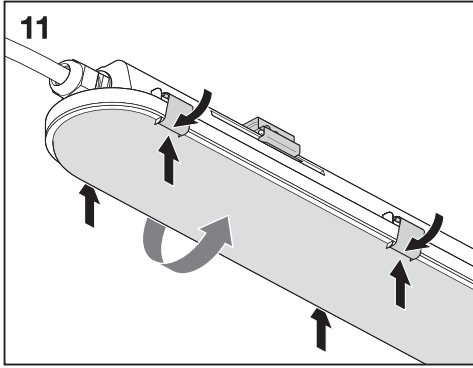

150
lm/W

50000h

SMD
LED

LEDVANCE

- * 1. The interaction range for lighting is measured at a 5-meter interval installation, for reference only. The final effect depends on actual conditions.
2. When the brightness before the trigger is non-zero, the ambient light detection function will automatically turn off, making DIP switch 8 invalid.
3. When the brightness before the trigger is 0% and the light sensor mode is enabled, the sensor will activate if the illuminance is below 25lux ± 10 lux.
4. Default DIP switches setting: DIP 1 OFF, DIP 2-8 ON.