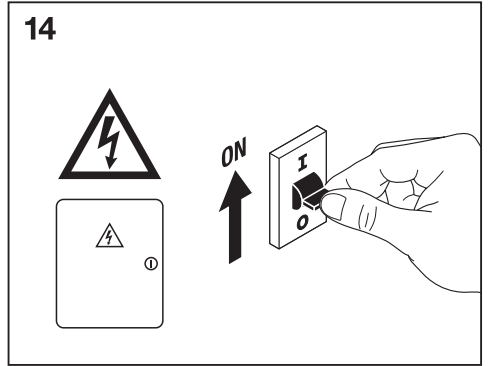

150
lm/W

50000h

SMD
LED

LEDVANCE

- * 1. The interaction range for lighting is measured at a 5-meter interval installation, for reference only. The final effect depends on actual conditions.
2. When the brightness before the trigger is non-zero, the ambient light detection function will automatically turn off, making DIP switch 8 invalid.
3. When the brightness before the trigger is 0% and the light sensor mode is enabled, the sensor will activate if the illuminance is below 25lux ± 10 lux.
4. Default DIP switches setting: DIP 1 OFF, DIP 2-8 ON.

WARNING:

- Non-user replaceable light source contained in this luminaire shall only be replaced by manufacturer or his service agent or a similar qualified person.
- Connect to the power supply in accordance with national regulations. And make sure the power supply is off when connecting.
- This product is to be installed by a licensed electrician in strict accordance with local wiring rules.
- Please note that the fixture is equipped with standard surge protection only. To protect the fixture from sags, surges, and lighting strikes, additional surge protectors must be deployed on the primary side.
- To ensure the radar operates properly, the fixtures should be installed away from equipment with metal components or mechanical vibrations, such as pipes, air vents, and fan blades, etc.
- To reduce the misjudging for environmental light detection by daylight, the fixtures should be installed away from direct or excessive illumination from other light sources on site, such as emergency lights and outdoor light.