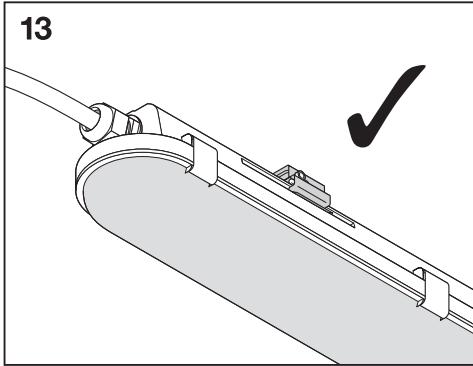

150
lm/W

50000h

SMD
LED

LEDVANCE

- * 1. The interaction range for lighting is measured at a 5-meter interval installation, for reference only. The final effect depends on actual conditions.
2. When the brightness before the trigger is non-zero, the ambient light detection function will automatically turn off, making DIP switch 8 invalid.
3. When the brightness before the trigger is 0% and the light sensor mode is enabled, the sensor will activate if the illuminance is below 25lux ± 10 lux.
4. Default DIP switches setting: DIP 1 OFF, DIP 2-8 ON.