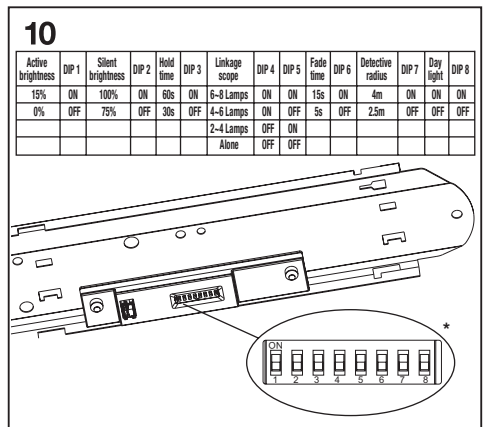

150
lm/W

50000h

SMD
LED

LEDVANCE

- * 1. The interaction range for lighting is measured at a 5-meter interval installation, for reference only. The final effect depends on actual conditions.
2. When the brightness before the trigger is non-zero, the ambient light detection function will automatically turn off, making DIP switch 8 invalid.
3. When the brightness before the trigger is 0% and the light sensor mode is enabled, the sensor will activate if the illuminance is below 25lux ± 10 lux.
4. Default DIP switches setting: DIP 1 OFF, DIP 2-8 ON.