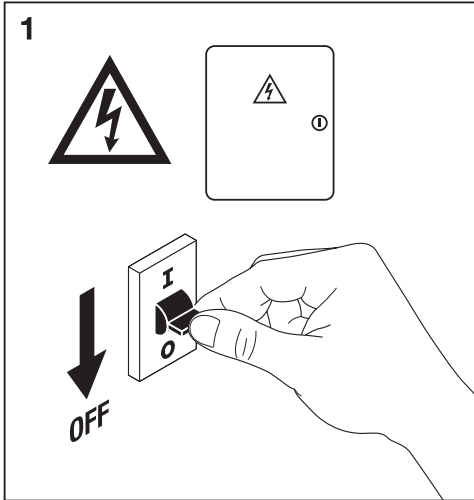

150
lm/W

50000h

SMD
LED

LEDVANCE

- * 1. The interaction range for lighting is measured at a 5-meter interval installation, for reference only. The final effect depends on actual conditions.
2. When the brightness before the trigger is non-zero, the ambient light detection function will automatically turn off, making DIP switch 8 invalid.
3. When the brightness before the trigger is 0% and the light sensor mode is enabled, the sensor will activate if the illuminance is below 25lux ± 10 lux.
4. Default DIP switches setting: DIP 1 OFF, DIP 2-8 ON.