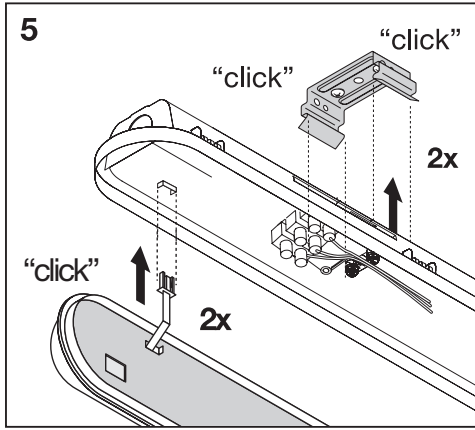

150
lm/W

50000h

SMD
LED

LEDVANCE

- * 1. The interaction range for lighting is measured at a 5-meter interval installation, for reference only. The final effect depends on actual conditions.
2. When the brightness before the trigger is non-zero, the ambient light detection function will automatically turn off, making DIP switch 8 invalid.
3. When the brightness before the trigger is 0% and the light sensor mode is enabled, the sensor will activate if the illuminance is below 25lux ± 10 lux.
4. Default DIP switches setting: DIP 1 OFF, DIP 2-8 ON.

WARNING:

- Non-user replaceable light source contained in this luminaire shall only be replaced by manufacturer or his service agent or a similar qualified person.
- Connect to the power supply in accordance with national regulations. And make sure the power supply is off when connecting.
- This product is to be installed by a licensed electrician in strict accordance with local wiring rules.
- Please note that the fixture is equipped with standard surge protection only. To protect the fixture from sags, surges, and lighting strikes, additional surge protectors must be deployed on the primary side.
- To ensure the radar operates properly, the fixtures should be installed away from equipment with metal components or mechanical vibrations, such as pipes, air vents, and fan blades, etc.
- To reduce the misjudging for environmental light detection by daylight, the fixtures should be installed away from direct or excessive illumination from other light sources on site, such as emergency lights and outdoor light.