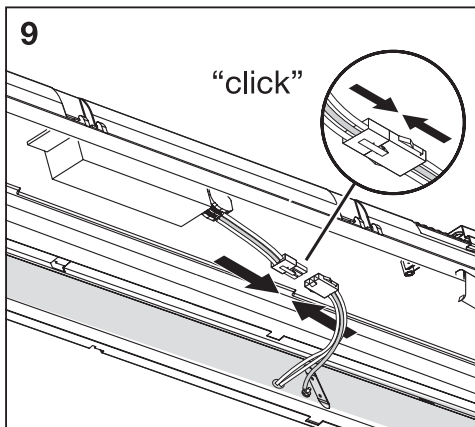

150
lm/W

50000h

SMD
LED

LEDVANCE

- * 1. The interaction range for lighting is measured at a 5-meter interval installation, for reference only. The final effect depends on actual conditions.
2. When the brightness before the trigger is non-zero, the ambient light detection function will automatically turn off, making DIP switch 8 invalid.
3. When the brightness before the trigger is 0% and the light sensor mode is enabled, the sensor will activate if the illuminance is below 25lux ± 10 lux.
4. Default DIP switches setting: DIP 1 OFF, DIP 2-8 ON.

WARNING:

- Non-user replaceable light source contained in this luminaire shall only be replaced by manufacturer or his service agent or a similar qualified person.
- Connect to the power supply in accordance with national regulations. And make sure the power supply is off when connecting.
- This product is to be installed by a licensed electrician in strict accordance with local wiring rules.
- Please note that the fixture is equipped with standard surge protection only. To protect the fixture from sags, surges, and lighting strikes, additional surge protectors must be deployed on the primary side.
- To ensure the radar operates properly, the fixtures should be installed away from equipment with metal components or mechanical vibrations, such as pipes, air vents, and fan blades, etc.
- To reduce the misjudging for environmental light detection by daylight, the fixtures should be installed away from direct or excessive illumination from other light sources on site, such as emergency lights and outdoor light.