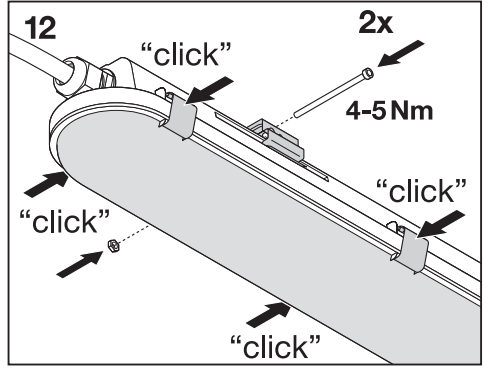

150
lm/W

50000h

SMD
LED

LEDVANCE

- * 1. The interaction range for lighting is measured at a 5-meter interval installation, for reference only. The final effect depends on actual conditions.
2. When the brightness before the trigger is non-zero, the ambient light detection function will automatically turn off, making DIP switch 8 invalid.
3. When the brightness before the trigger is 0% and the light sensor mode is enabled, the sensor will activate if the illuminance is below 25lux ± 10 lux.
4. Default DIP switches setting: DIP 1 OFF, DIP 2-8 ON.

WARNING:

- Non-user replaceable light source contained in this luminaire shall only be replaced by manufacturer or his service agent or a similar qualified person.
- Connect to the power supply in accordance with national regulations. And make sure the power supply is off when connecting.
- This product is to be installed by a licensed electrician in strict accordance with local wiring rules.
- Please note that the fixture is equipped with standard surge protection only. To protect the fixture from sags, surges, and lighting strikes, additional surge protectors must be deployed on the primary side.
- To ensure the radar operates properly, the fixtures should be installed away from equipment with metal components or mechanical vibrations, such as pipes, air vents, and fan blades, etc.
- To reduce the misjudging for environmental light detection by daylight, the fixtures should be installed away from direct or excessive illumination from other light sources on site, such as emergency lights and outdoor light.