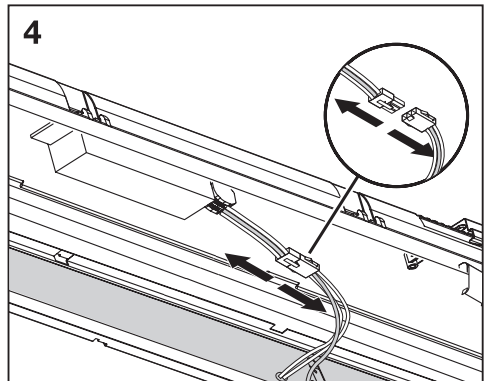

150
lm/W

50000h

SMD
LED

LEDVANCE

- * 1. The interaction range for lighting is measured at a 5-meter interval installation, for reference only. The final effect depends on actual conditions.
2. When the brightness before the trigger is non-zero, the ambient light detection function will automatically turn off, making DIP switch 8 invalid.
3. When the brightness before the trigger is 0% and the light sensor mode is enabled, the sensor will activate if the illuminance is below 25lux ± 10 lux.
4. Default DIP switches setting: DIP 1 OFF, DIP 2-8 ON.