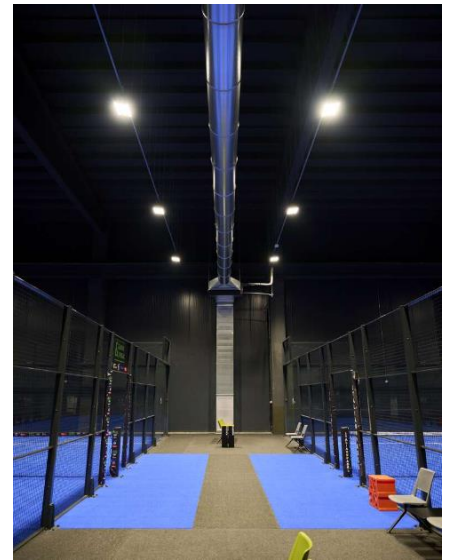

THE SOLUTION for SPORTS / OUTDOOR

The operators of the House of Padel commissioned LEDVANCE to design and implement lighting for the padel courts as well as the outdoor areas of the facility. The LEDVANCE team developed an innovative lighting concept based on modern LED lights that meets all legal requirements for the

illumination of sports courts and also provides strong and efficient lighting in the outdoor areas to enhance the comfort and sense of security for guests. Accordingly, 45 FLOODLIGHT HP luminaires were installed around the six padel courts. The facade and outdoor areas of the facility were equipped with 12 FLOODLIGHT PFM and 6 STREETLIGHT FLEX luminaires.

THE BENEFITS for SPORTS / OUTDOOR

The court lighting with FLOODLIGHT HIGH POWER luminaires provides a strong and uniform light distribution with a luminous flux of 40,500 lm and an efficiency of 135 lm/W, meeting the Class I and Class II requirements of the EN 12193:2019 sports regulation regarding light quality and visual comfort. As a result, the lighting of the four courts illuminated according to Class I requirements is also suitable for the TV broadcasting of

House of Padel court

international competitions. An energy saving of up to 90% compared to traditional halogen floodlights demonstrates the high energy efficiency of the floodlight luminaires. In the outdoor areas, for example, the STREETLIGHT FLEX luminaires ensure long-lasting performance through robust design and top-quality components, and with three selectable light colors, they provide optimal lighting for various environments. The tool-free housing opening and convenient push-button connection terminals make the installation of the lights particularly easy. Additionally, with a five-year warranty and a nominal lifetime of up to 100,000 hours (L70/B50 at 25°C), the LED lights reduce the effort and costs for maintaining the court and outdoor lighting at the House of Padel.