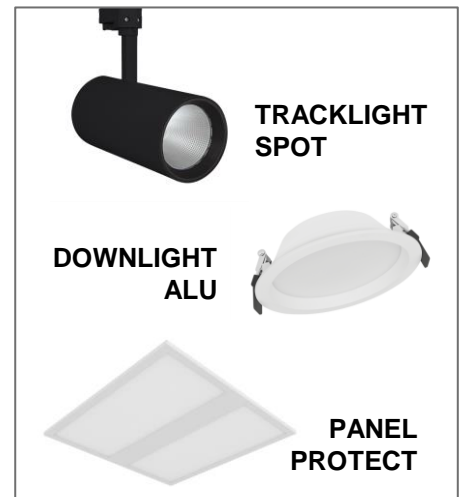

THE BENEFITS for HOSPITALITY / INDOOR

In the lounge and reception areas, the SPOTLIGHTS LEDs blend perfectly with the existing architecture thanks

to their functional and minimalist design. They allow for easy and quick installation, providing strong and pleasant lighting with a high luminous efficacy of 85 lm/W and a warm white color temperature of 3,000 K. The TRACKLIGHT SPOTS impress with minimal glare (UGR < 16) and flicker-free light, thanks to a deep reflector. This is also true for the PANEL PFM lights in the changing rooms and showers, which offer a high luminous efficacy of up to 110 lm/W, ensuring efficient energy use. The PANEL PROTECT lights, with their IP54 rating, are especially suitable for applications requiring higher protection and enhanced impact resistance. The DOWNLIGHT ALU luminaires combine functional design with very uniform light and an energy saving of up to 60% compared to conventional compact fluorescent lamps. Additionally, the LED lights in the lounge and changing areas reduce maintenance efforts and costs with a 5-year warranty and a nominal lifetime of up to 100,000 hours (L70/B50 at 25°C).

SUMMARY

The House of Padel, located near Brescia, offers a state-of-the-art sports facility spanning 2,500 square meters, for which LEDVANCE developed an innovative and efficient lighting concept. With the installation of approximately 150 LED luminaires, the lighting solutions for the courts, outdoor areas, lounge, and changing rooms not only meet the legal requirements for light quality and visual comfort but also set new standards in user comfort, energy efficiency, design, and easy maintenance.