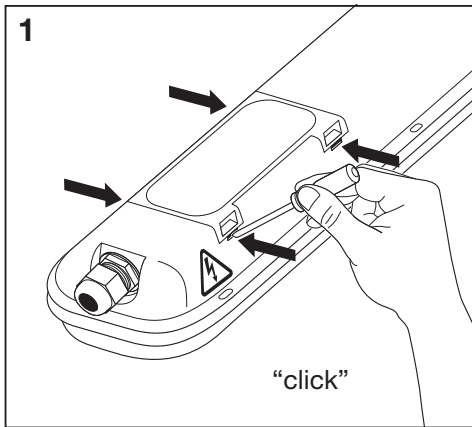

5

| | X | Y |
|----------|--------|-------|
| 0.6M 840 | 35.5mm | 380mm |
| 1.2M 840 | 35.5mm | 970mm |
| 1.5M 840 | 35.5mm | 890mm |

6

7

“click”

“click”

| | | | |  |  |  * X = |
|---------------------------------|---------------|---|---------|---|---|---|
| SUBMARINE LED I 0.6M 840 | 4099854428913 | 1 | AC34738 |  | F | |
| SUBMARINE LED I 1.2M 840 | 4099854428937 | 1 | AC34739 |  | F | |
| SUBMARINE LED I 1.5M 840 | 4099854428951 | 1 | AC34740 |  | F | |