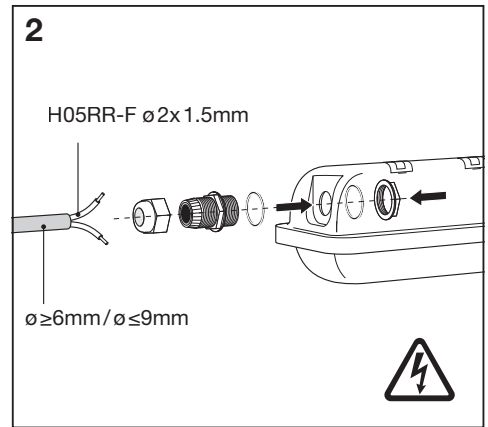

SUBMARINE® INTEGRATED

| | EAN | W | lm light source | lm output | K | IP | Temp Class (°C) | V~ | mA | Hz | PF | kg (kg) | ▽ (°) |  |
|-------------------------------------|---------------|----|-----------------------|--------------|------|----|--------------------|---------|-----|-------|------|---------|-------|---|
| SUBMARINE LED I 0.6M 840 | 4099854428913 | 18 | 1900 | 1500 | 4000 | 65 | -20...+40 | 220-240 | 78 | 50/60 | >0.9 | 0.7 | 120 | 25000 |
| SUBMARINE LED I 1.2M 840 | 4099854428937 | 36 | 3600 | 3000 | 4000 | 65 | -20...+40 | 220-240 | 157 | 50/60 | >0.9 | 1.2 | 120 | 25000 |
| SUBMARINE LED I 1.5M 840 | 4099854428951 | 48 | 5000 | 4000 | 4000 | 65 | -20...+40 | 220-240 | 209 | 50/60 | >0.9 | 1.6 | 120 | 25000 |

5

| | X | Y |
|----------|--------|-------|
| 0.6M 840 | 35.5mm | 380mm |
| 1.2M 840 | 35.5mm | 970mm |
| 1.5M 840 | 35.5mm | 890mm |

6

7

“click”

“click”

| | | | |  |  |  * X = |
|---------------------------------|---------------|---|---------|---|---|---|
| SUBMARINE LED I 0.6M 840 | 4099854428913 | 1 | AC34738 |  | F | |
| SUBMARINE LED I 1.2M 840 | 4099854428937 | 1 | AC34739 |  | F | |
| SUBMARINE LED I 1.5M 840 | 4099854428951 | 1 | AC34740 |  | F | |