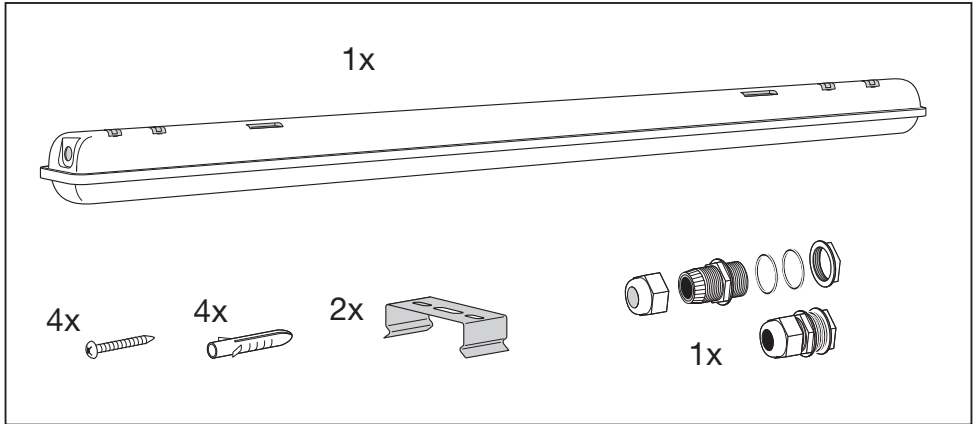

SUBMARINE® INTEGRATED

| | EAN | W | lm light source | lm output | K | IP | Temp Class (°C) | V~ | mA | Hz | PF | kg (kg) | ▽ (°) |  |
|-------------------------------------|---------------|----|-----------------------|--------------|------|----|--------------------|---------|-----|-------|------|---------|-------|---|
| SUBMARINE LED I 0.6M 840 | 4099854428913 | 18 | 1900 | 1500 | 4000 | 65 | -20...+40 | 220-240 | 78 | 50/60 | >0.9 | 0.7 | 120 | 25000 |
| SUBMARINE LED I 1.2M 840 | 4099854428937 | 36 | 3600 | 3000 | 4000 | 65 | -20...+40 | 220-240 | 157 | 50/60 | >0.9 | 1.2 | 120 | 25000 |
| SUBMARINE LED I 1.5M 840 | 4099854428951 | 48 | 5000 | 4000 | 4000 | 65 | -20...+40 | 220-240 | 209 | 50/60 | >0.9 | 1.6 | 120 | 25000 |

5

| | X | Y |
|----------|--------|-------|
| 0.6M 840 | 35.5mm | 380mm |
| 1.2M 840 | 35.5mm | 970mm |
| 1.5M 840 | 35.5mm | 890mm |

6

7

“click”

“click”

| | | | |  |  |  * X = |
|---------------------------------|---------------|---|---------|---|---|---|
| SUBMARINE LED I 0.6M 840 | 4099854428913 | 1 | AC34738 |  | F | |
| SUBMARINE LED I 1.2M 840 | 4099854428937 | 1 | AC34739 |  | F | |
| SUBMARINE LED I 1.5M 840 | 4099854428951 | 1 | AC34740 |  | F | |