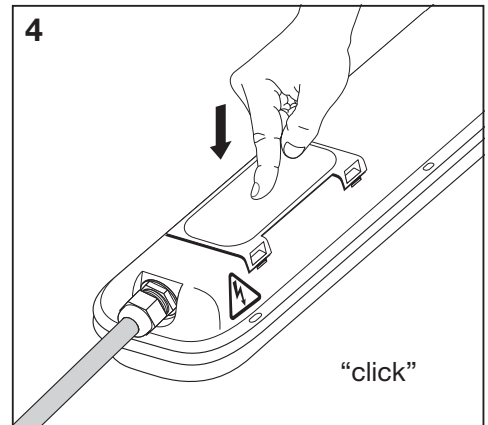

5

| | X | Y |
|----------|--------|-------|
| 0.6M 840 | 35.5mm | 380mm |
| 1.2M 840 | 35.5mm | 970mm |
| 1.5M 840 | 35.5mm | 890mm |

6

7

“click”

“click”

| | | | |  |  |  * X = |
|---------------------------------|---------------|---|---------|---|---|---|
| SUBMARINE LED I 0.6M 840 | 4099854428913 | 1 | AC34738 |  | F | |
| SUBMARINE LED I 1.2M 840 | 4099854428937 | 1 | AC34739 |  | F | |
| SUBMARINE LED I 1.5M 840 | 4099854428951 | 1 | AC34740 |  | F | |