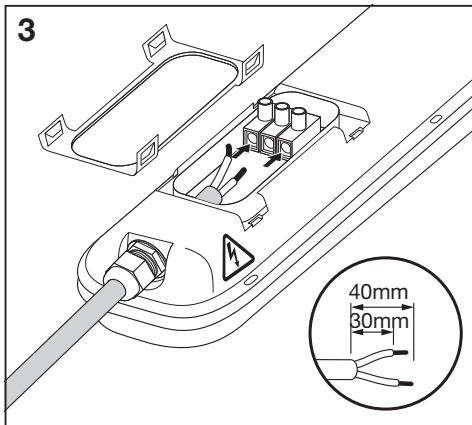

SUBMARINE® INTEGRATED

| | EAN | W | lm light source | lm output | K | IP | Temp Class (°C) | V~ | mA | Hz | PF | kg (kg) | ▽ (°) |  |
|-------------------------------------|---------------|----|-----------------------|--------------|------|----|--------------------|---------|-----|-------|------|---------|-------|---|
| SUBMARINE LED I 0.6M 840 | 4099854428913 | 18 | 1900 | 1500 | 4000 | 65 | -20...+40 | 220-240 | 78 | 50/60 | >0.9 | 0.7 | 120 | 25000 |
| SUBMARINE LED I 1.2M 840 | 4099854428937 | 36 | 3600 | 3000 | 4000 | 65 | -20...+40 | 220-240 | 157 | 50/60 | >0.9 | 1.2 | 120 | 25000 |
| SUBMARINE LED I 1.5M 840 | 4099854428951 | 48 | 5000 | 4000 | 4000 | 65 | -20...+40 | 220-240 | 209 | 50/60 | >0.9 | 1.6 | 120 | 25000 |

5

| | X | Y |
|----------|--------|-------|
| 0.6M 840 | 35.5mm | 380mm |
| 1.2M 840 | 35.5mm | 970mm |
| 1.5M 840 | 35.5mm | 890mm |

6

7

“click”

“click”

| | | | |  |  |  * X = |
|---------------------------------|---------------|---|---------|---|---|---|
| SUBMARINE LED I 0.6M 840 | 4099854428913 | 1 | AC34738 |  | F | |
| SUBMARINE LED I 1.2M 840 | 4099854428937 | 1 | AC34739 |  | F | |
| SUBMARINE LED I 1.5M 840 | 4099854428951 | 1 | AC34740 |  | F | |