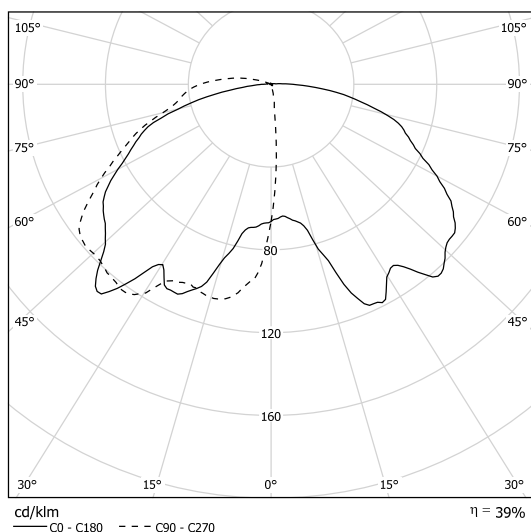

Product name	ORTASA®
Protection class	I
Type of protection (IP code)	IP55
Protection against ignition and fire	F
Approval marks	CE

2) Electrical Installation

Product name	ORTASA®
Nominal wattage [W]	max. 18 W CFL / max. 53 W HALOGEN CLASSIC A
Mains voltage [V]	220–240
Mains frequency [Hz]	50–60

3) Optical features

Product name	ORTASA®
Equipped with Lamp	No
Number of lamp	1
Lamp type	See logistic data for recommended Osram lamps
EAN	See logistic data for recommended Osram lamps
Base	E27

DSST STICK 11 W