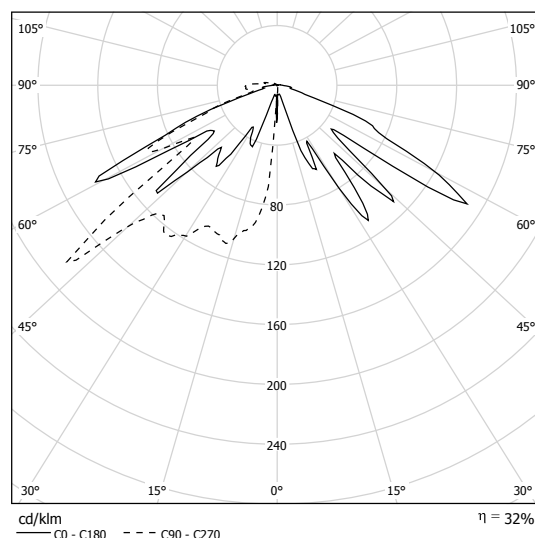

HALOGEN CLASSIC AECO 53 W