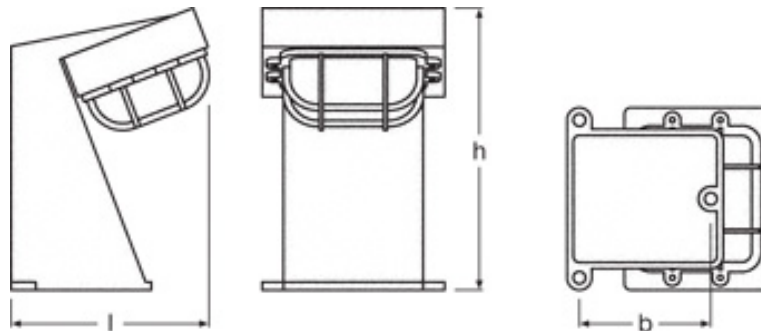

LUM – Technical Information

**Professional Decorative
Outdoor Lighting**

Tender text

- Compact bollard luminaire for pathways
- Design matching to TARTUGA family for aesthetically appealing installations
- Body and protecting grid made from aluminium die-cast
- Finishing in high corrosion resistant powder coating
- All Outside screws in stainless steel
- Pressed closing glass with silicone gasket
- IP55: protected against dust and water jets, ideal for marinas, coastal areas, parks,
- Safety class I

1) Housing, Mounting and Accessories

Product name	ORTASA®
Body + protection grid material	Aluminium Die-Cast
Color of the luminaire (RAL)	Black RAL 9011, Forge Gray
Cover material	Pressed closing glass with silicone gasket
Reflector	Polished aluminium sheet
Adjustable	No
Number of lighting outlets	1
Height h [mm]	315
Depth l [mm]	225
Mounting dimension b [mm]	142
Net weight [g]	3 488