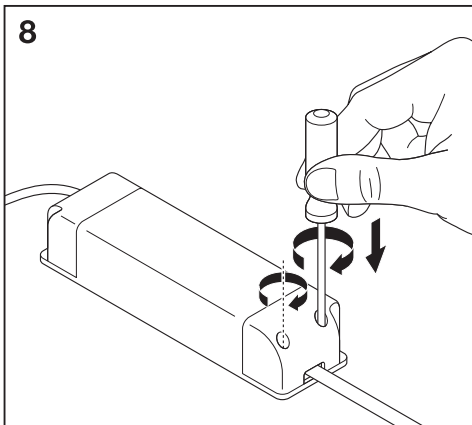

1a

	Ø
Spot LED fix 8W/3000K WT DIM IP44	68 mm
Spot LED fix 8W/4000K WT DIM IP44	68 mm

1b

	Ø
SpotFP LED fix 8W/3000K WT DIM IP65	68 mm
SpotFP LED fix 8W/4000K WT DIM IP65	68 mm

2

3

RoHS

C10449057
G11034658
10.01.18