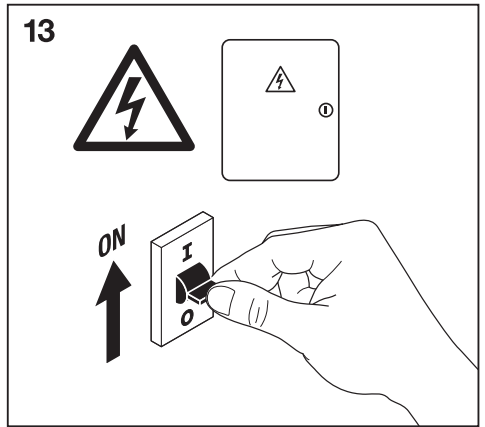

1a

	Ø
Spot LED fix 8W/3000K WT DIM IP44	68 mm
Spot LED fix 8W/4000K WT DIM IP44	68 mm

1b

	Ø
SpotFP LED fix 8W/3000K WT DIM IP65	68 mm
SpotFP LED fix 8W/4000K WT DIM IP65	68 mm

2

3

RoHS

C10449057
G11034658
10.01.18