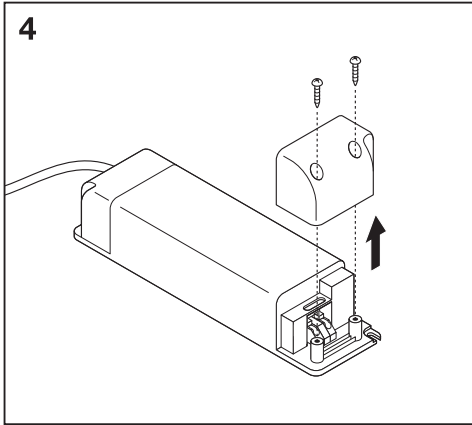

1a

	Ø
Spot LED fix 8W/3000K WT DIM IP44	68 mm
Spot LED fix 8W/4000K WT DIM IP44	68 mm

1b

	Ø
SpotFP LED fix 8W/3000K WT DIM IP65	68 mm
SpotFP LED fix 8W/4000K WT DIM IP65	68 mm

2

3

RoHS

C10449057
G11034658
10.01.18