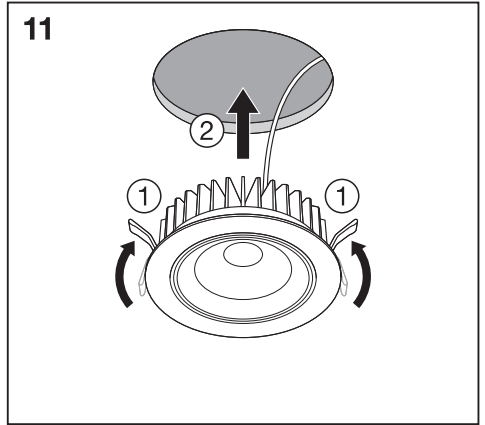

1a

	Ø
Spot LED fix 8W/3000K WT DIM IP44	68 mm
Spot LED fix 8W/4000K WT DIM IP44	68 mm

1b

	Ø
SpotFP LED fix 8W/3000K WT DIM IP65	68 mm
SpotFP LED fix 8W/4000K WT DIM IP65	68 mm

2

3

RoHS

C10449057
G11034658
10.01.18