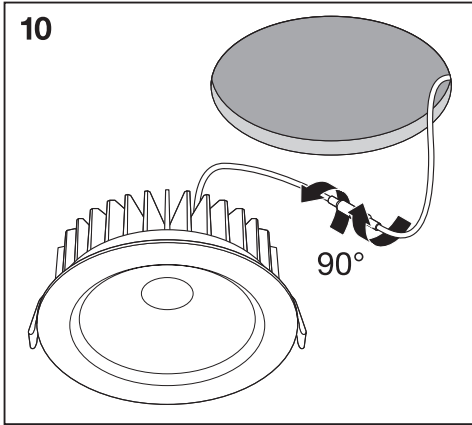

1a

	Ø
Spot LED fix 8W/3000K WT DIM IP44	68 mm
Spot LED fix 8W/4000K WT DIM IP44	68 mm

1b

	Ø
SpotFP LED fix 8W/3000K WT DIM IP65	68 mm
SpotFP LED fix 8W/4000K WT DIM IP65	68 mm

2

3

RoHS

C10449057
G11034658
10.01.18