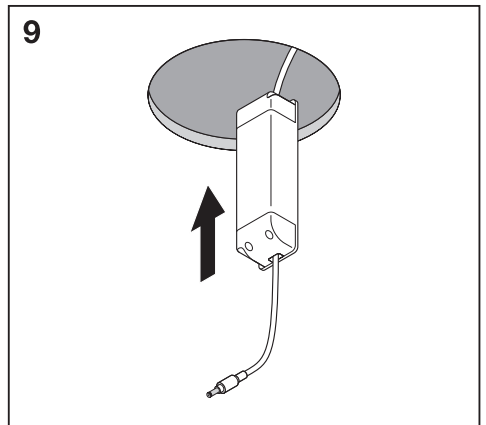

1a

	Ø
Spot LED fix 8W/3000K WT DIM IP44	68 mm
Spot LED fix 8W/4000K WT DIM IP44	68 mm

1b

	Ø
SpotFP LED fix 8W/3000K WT DIM IP65	68 mm
SpotFP LED fix 8W/4000K WT DIM IP65	68 mm

2

3

RoHS

C10449057
G11034658
10.01.18