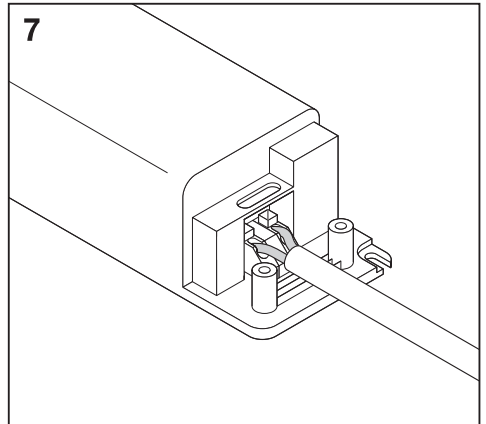

1a

	Ø
Spot LED fix 8W/3000K WT DIM IP44	68 mm
Spot LED fix 8W/4000K WT DIM IP44	68 mm

1b

	Ø
SpotFP LED fix 8W/3000K WT DIM IP65	68 mm
SpotFP LED fix 8W/4000K WT DIM IP65	68 mm

2

3

RoHS

C10449057
G11034658
10.01.18