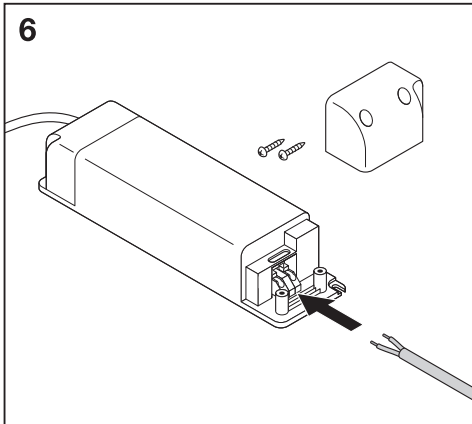

1a

	Ø
Spot LED fix 8W/3000K WT DIM IP44	68 mm
Spot LED fix 8W/4000K WT DIM IP44	68 mm

1b

	Ø
SpotFP LED fix 8W/3000K WT DIM IP65	68 mm
SpotFP LED fix 8W/4000K WT DIM IP65	68 mm

2

3

RoHS

C10449057
G11034658
10.01.18