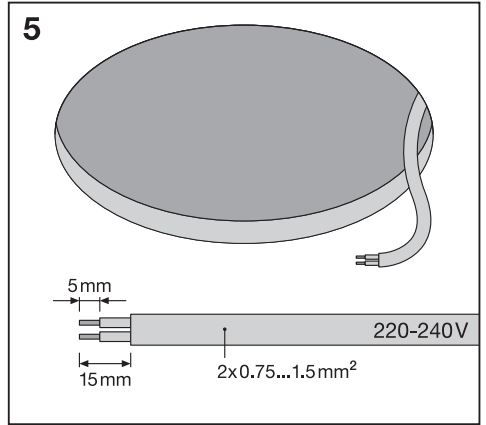

SPOT LED DIM*

	EAN	Ø x h [mm]	W	lm	lm/W	K	I ₀ [mA]
SpotFP LED fix 8W/3000K WT DIM IP65	4058075127432	81 x 51	8	620	75	3000	170mA@27-42V 50V Max.
SpotFP LED fix 8W/4000K WT DIM IP65	4058075127555	81 x 51	8	670	80	4000	170mA@27-42V 50V Max.
SpotFP LED fix 8W/3000K SI DIM IP65	4058075127371	81 x 51	8	620	75	3000	170mA@27-42V 50V Max.
SpotFP LED fix 8W/4000K SI DIM IP65	4058075127494	81 x 51	8	670	80	4000	170mA@27-42V 50V Max.
Spot LED fix 8W/3000K WT DIM IP44	4058075127043	81 x 51	8	620	75	3000	170mA@27-42V 50V Max.
Spot LED fix 8W/4000K WT DIM IP44	4058075127104	81 x 51	8	670	80	4000	170mA@27-42V 50V Max.
Spot LED fix 8W/3000K SI DIM IP44	4058075126923	81 x 51	8	620	75	3000	170mA@27-42V 50V Max.
Spot LED fix 8W/4000K SI DIM IP44	4058075127067	81 x 51	8	670	80	4000	170mA@27-42V 50V Max.

1a

	Ø
Spot LED fix 8W/3000K WT DIM IP44	68 mm
Spot LED fix 8W/4000K WT DIM IP44	68 mm

1b

	Ø
SpotFP LED fix 8W/3000K WT DIM IP65	68 mm
SpotFP LED fix 8W/4000K WT DIM IP65	68 mm

2

3

RoHS

C10449057
G11034658
10.01.18