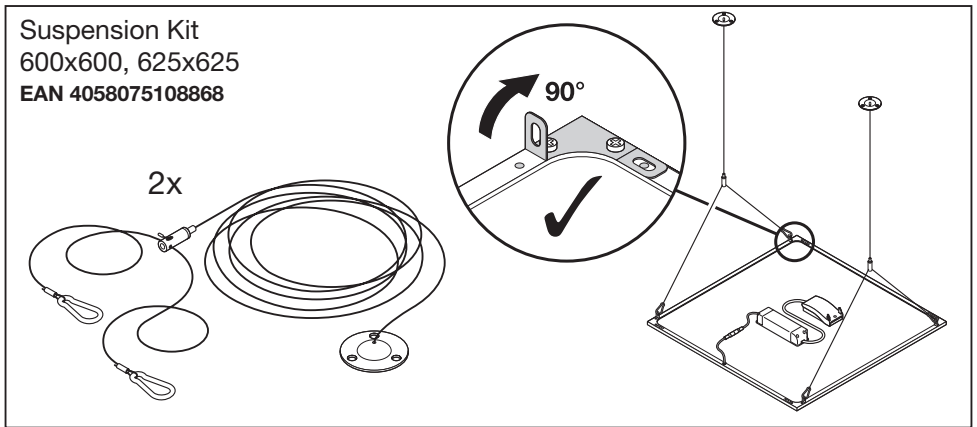

Surface Mount Kit 600x600

EAN 4058075108769

Surface Mount Kit 625x625

EAN 4058075108783

Surface Mount Kit Value 600x600

EAN 4058075075795

Surface Mount Kit Value 625x625

EAN 4058075091412