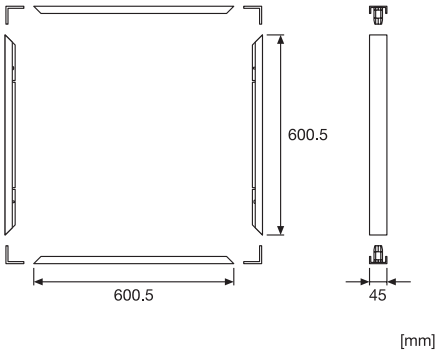

Surface Mount Kit 600x600

EAN 4058075108769

Surface Mount Kit 625x625

EAN 4058075108783

Surface Mount Kit Value 600x600

EAN 4058075075795

Surface Mount Kit Value 625x625

EAN 4058075091412