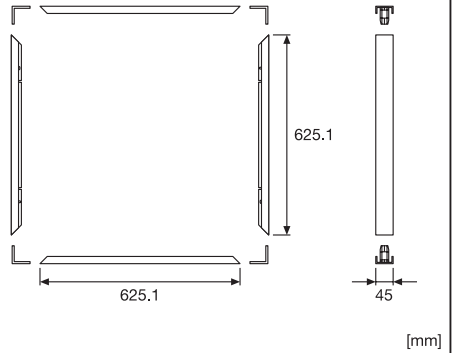

Surface Mount Kit 600x600

EAN 4058075108769

Surface Mount Kit 625x625

EAN 4058075108783

Surface Mount Kit Value 600x600

EAN 4058075075795

Surface Mount Kit Value 625x625

EAN 4058075091412