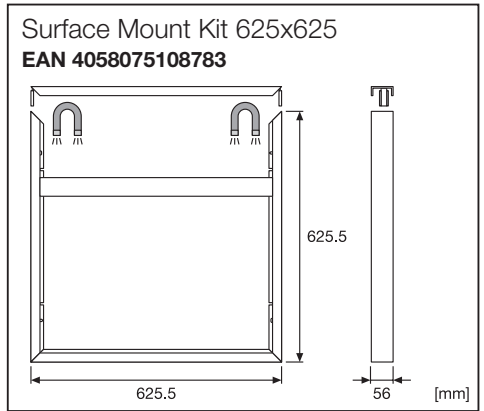

C10A	B16A	C16A	DALI	Iout [mA]	RLEDset [Ω]
23	23	38	LCA 45W 500-1400mA one4all SC PRE	850 @ 5V	5.9k (Tridonic I-Select 2 PLUG 850MA BL 2800121)