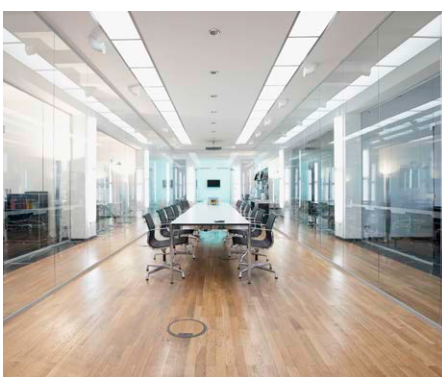

4 CEILING LIGHTING

Excellent glare-free panels provide high visual comfort at laptops and PCs in meetings.

Bright and uniform lighting in the conference room through LED strips or LED panels can increase concentration in meetings.