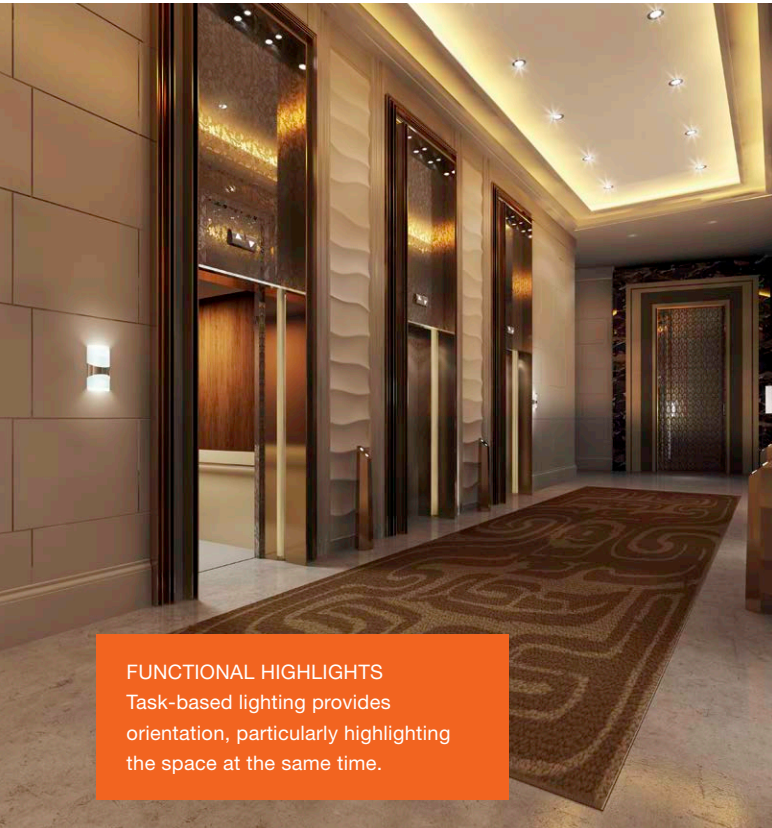

2 GENERAL LIGHTING

Fully focused on the task at hand: wide-beam downlights provide very bright and uniform light.

3 ACCENT LIGHTING

Modern design and exciting lighting effect: tilt and swivel spotlights provide special accents and highlight the room architecture.

4 CEILING LIGHTING

Excellent glare-free panels provide high visual comfort at laptops and PCs in meetings.

Bright and uniform lighting in the conference room through LED strips or LED panels can increase concentration in meetings.

ANCILLARY AREAS: FUNCTION MEETS DESIGN

Ancillary areas such as corridors, elevators and car parks require bright and functional lighting which blends stylishly into the overall design – because guests should always feel comfortable.

PRACTICAL AESTHETICS
Pleasant atmosphere, optimum orientation, yet attractive lighting design.

ATTRACTIVE LIGHTING POINTS THE WAY

1 CORRIDORS AND ELEVATORS

The right balance between bright lighting and special lighting accents points the way and makes waiting times particularly pleasant.