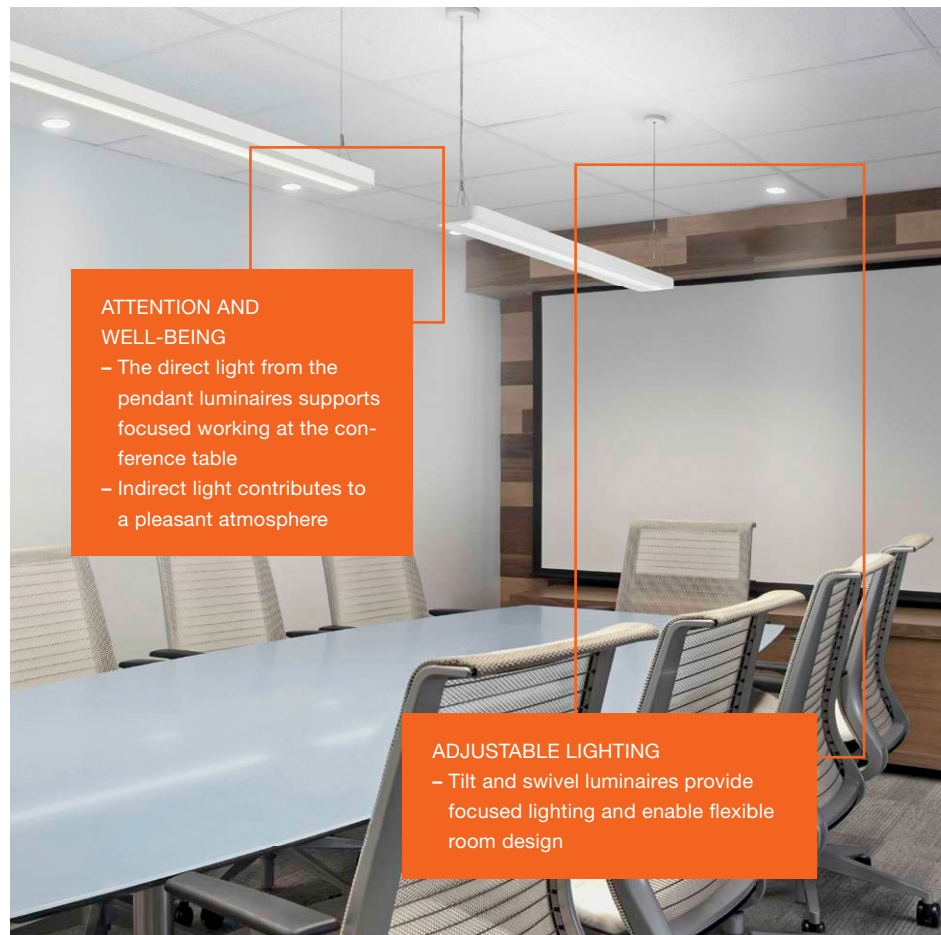

HIGHLIGHTING OUR EXPERTISE – LEDVANCE LIGHTING SOLUTIONS

1 WORK LIGHT

Designer pendant luminaires with state-of-the-art lighting technology: direct and indirect light from one luminaire for optimum lighting at conference tables.

2 GENERAL LIGHTING

Fully focused on the task at hand: wide-beam downlights provide very bright and uniform light.

3 ACCENT LIGHTING

Modern design and exciting lighting effect: tilt and swivel spotlights provide special accents and highlight the room architecture.

4 CEILING LIGHTING

Excellent glare-free panels provide high visual comfort at laptops and PCs in meetings.

Bright and uniform lighting in the conference room through LED strips or LED panels can increase concentration in meetings.