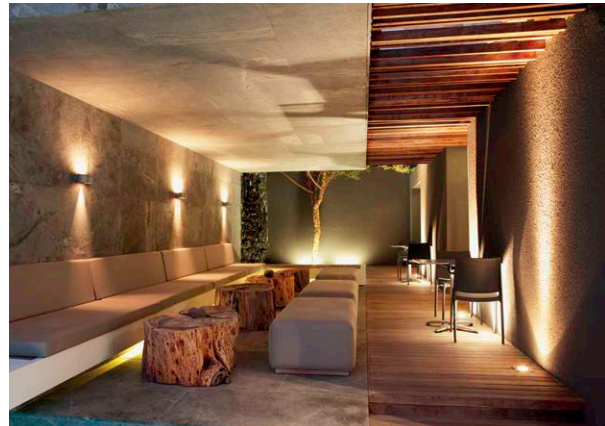

4 CEILING LIGHTING

Excellent glare-free panels provide high visual comfort at laptops and PCs in meetings.

Bright and uniform lighting in the conference room through LED strips or LED panels can increase concentration in meetings.

ANCILLARY AREAS: FUNCTION MEETS DESIGN

Ancillary areas such as corridors, elevators and car parks require bright and functional lighting which blends stylishly into the overall design – because guests should always feel comfortable.

PRACTICAL AESTHETICS
Pleasant atmosphere, optimum orientation, yet attractive lighting design.

ATTRACTIVE LIGHTING POINTS THE WAY

1 CORRIDORS AND ELEVATORS

The right balance between bright lighting and special lighting accents points the way and makes waiting times particularly pleasant.