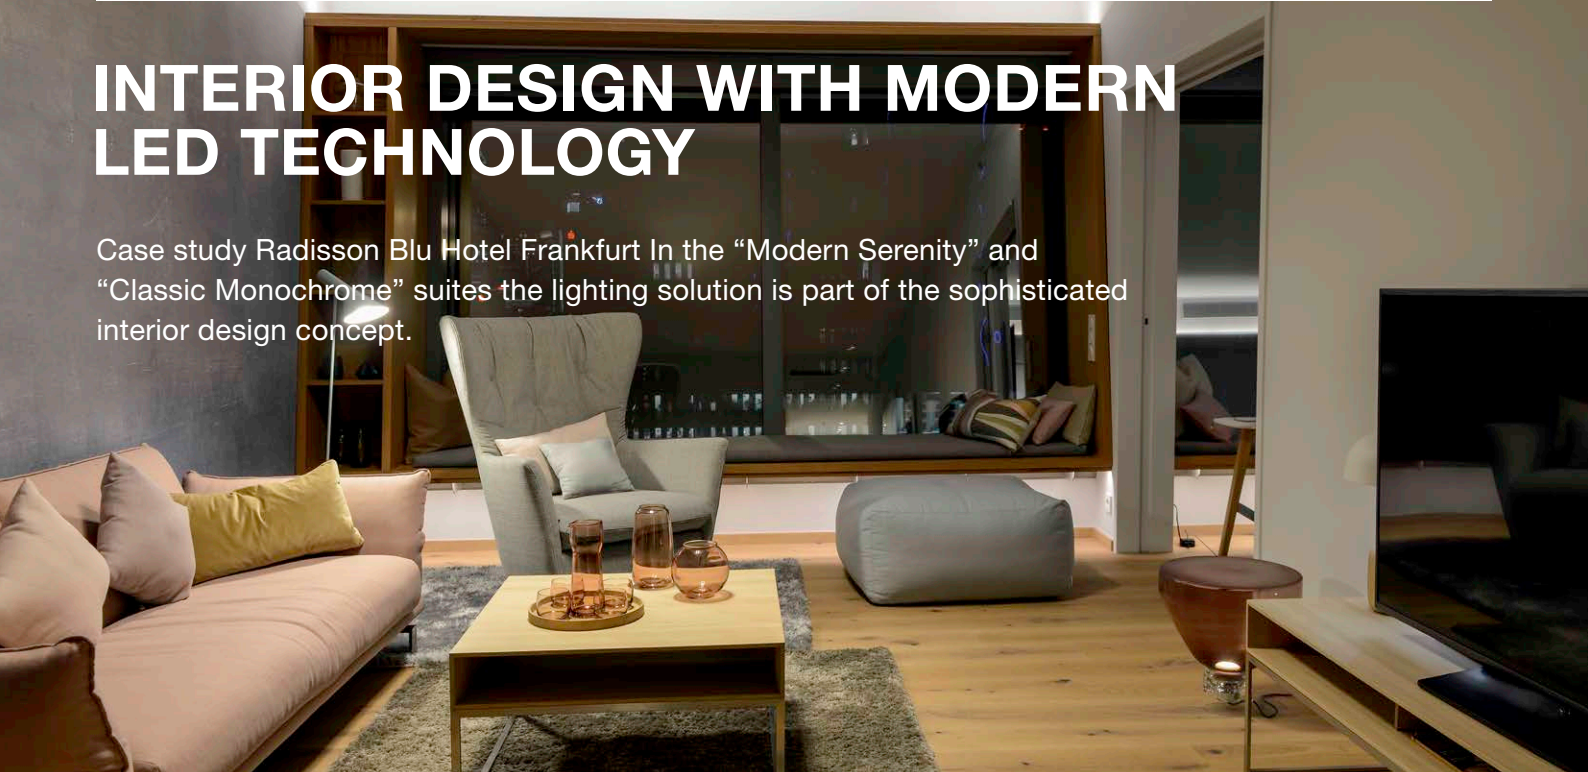

PRACTICAL AESTHETICS
Pleasant atmosphere, optimum orientation, yet attractive lighting design.

ATTRACTIVE LIGHTING POINTS THE WAY

1 CORRIDORS AND ELEVATORS

The right balance between bright lighting and special lighting accents points the way and makes waiting times particularly pleasant.

INTERIOR DESIGN WITH MODERN LED TECHNOLOGY

Case study Radisson Blu Hotel Frankfurt In the “Modern Serenity” and “Classic Monochrome” suites the lighting solution is part of the sophisticated interior design concept.