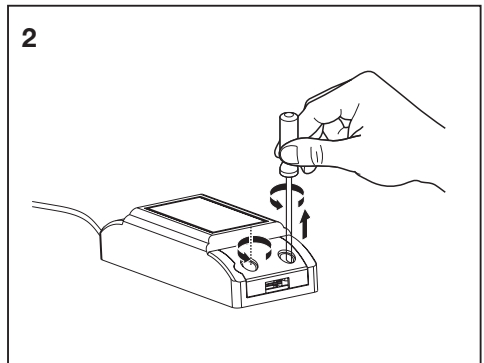

LEDVANCE

WARNING

- Connect to the power supply in accordance with national regulations.
- This product is designed for Indoor use only.
- This product is to be installed by a licensed electrician in strict accordance with local wiring rules.
- Please note that the fixture is equipped with standard surge protection only. To protect the fixture from sags, surges and lighting strikes, additional surge protectors must be deployed on the primary side.
- This light source contained in this luminaire shall be only be replaced by the manufacturer or his service agent or a similar qualified person.
- If the external flexible cable or cord of this luminaire is damaged, it shall be exclusively replaced by the manufacturer or his service agent or a similar qualified person in order to avoid a hazard.