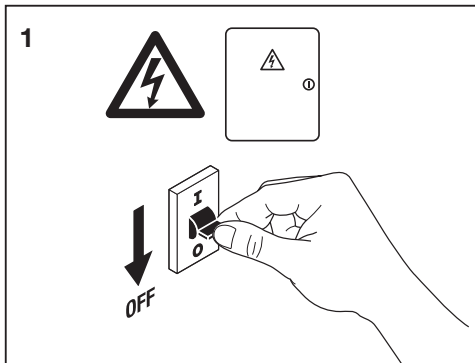

LEDVANCE

WARNING

- Connect to the power supply in accordance with national regulations.
- This product is designed for Indoor use only.
- This product is to be installed by a licensed electrician in strict accordance with local wiring rules.
- Please note that the fixture is equipped with standard surge protection only. To protect the fixture from sags, surges and lighting strikes, additional surge protectors must be deployed on the primary side.
- This light source contained in this luminaire shall be only be replaced by the manufacturer or his service agent or a similar qualified person.
- If the external flexible cable or cord of this luminaire is damaged, it shall be exclusively replaced by the manufacturer or his service agent or a similar qualified person in order to avoid a hazard.