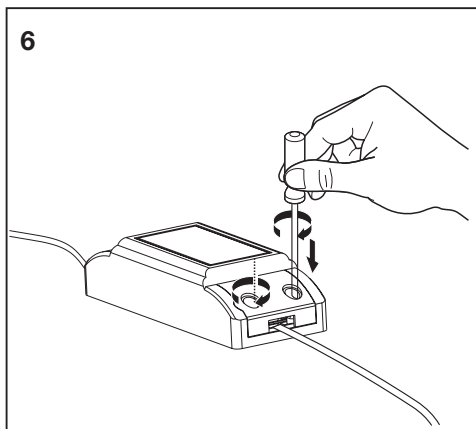

LEDVANCE

WARNING

- Connect to the power supply in accordance with national regulations.
- This product is designed for Indoor use only.
- This product is to be installed by a licensed electrician in strict accordance with local wiring rules.
- Please note that the fixture is equipped with standard surge protection only. To protect the fixture from sags, surges and lighting strikes, additional surge protectors must be deployed on the primary side.
- This light source contained in this luminaire shall be only be replaced by the manufacturer or his service agent or a similar qualified person.
- If the external flexible cable or cord of this luminaire is damaged, it shall be exclusively replaced by the manufacturer or his service agent or a similar qualified person in order to avoid a hazard.