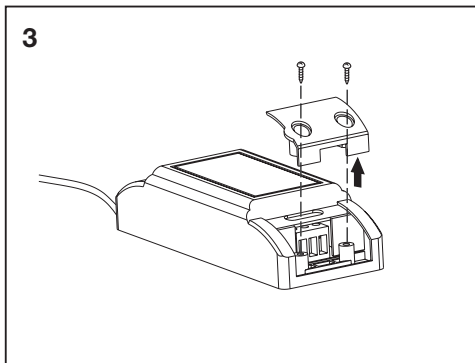

LEDVANCE

WARNING

- Connect to the power supply in accordance with national regulations.
- This product is designed for Indoor use only.
- This product is to be installed by a licensed electrician in strict accordance with local wiring rules.
- Please note that the fixture is equipped with standard surge protection only. To protect the fixture from sags, surges and lighting strikes, additional surge protectors must be deployed on the primary side.
- This light source contained in this luminaire shall be only be replaced by the manufacturer or his service agent or a similar qualified person.
- If the external flexible cable or cord of this luminaire is damaged, it shall be exclusively replaced by the manufacturer or his service agent or a similar qualified person in order to avoid a hazard.