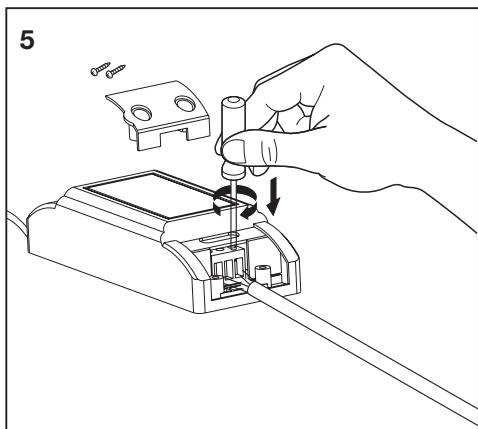

LEDVANCE

WARNING

- Connect to the power supply in accordance with national regulations.
- This product is designed for Indoor use only.
- This product is to be installed by a licensed electrician in strict accordance with local wiring rules.
- Please note that the fixture is equipped with standard surge protection only. To protect the fixture from sags, surges and lighting strikes, additional surge protectors must be deployed on the primary side.
- This light source contained in this luminaire shall be only be replaced by the manufacturer or his service agent or a similar qualified person.
- If the external flexible cable or cord of this luminaire is damaged, it shall be exclusively replaced by the manufacturer or his service agent or a similar qualified person in order to avoid a hazard.