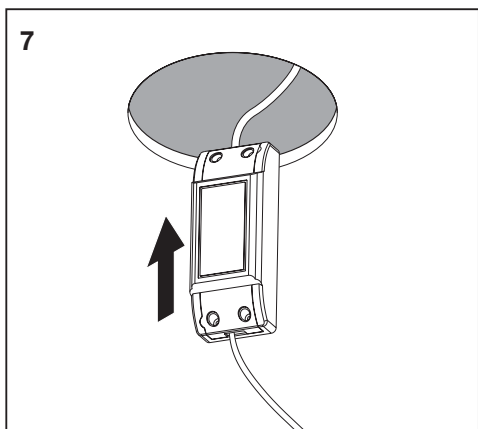

LEDVANCE

WARNING

- Connect to the power supply in accordance with national regulations.
- This product is designed for Indoor use only.
- This product is to be installed by a licensed electrician in strict accordance with local wiring rules.
- Please note that the fixture is equipped with standard surge protection only. To protect the fixture from sags, surges and lighting strikes, additional surge protectors must be deployed on the primary side.
- This light source contained in this luminaire shall be only be replaced by the manufacturer or his service agent or a similar qualified person.
- If the external flexible cable or cord of this luminaire is damaged, it shall be exclusively replaced by the manufacturer or his service agent or a similar qualified person in order to avoid a hazard.