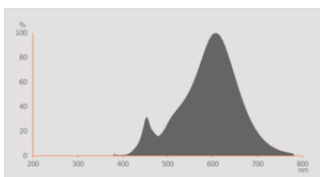

Photometrical data

Light color (designation)	Warm White
Lumen main.fact.at end of nom.life time	0.93
Standard deviation of color matching	≤ 6 sdcn
Nominal luminous flux	540 lm
Luminous flux	540 lm
Luminous efficacy	90 lm/W
Adjustable color temperature	2500 K
Color temperature	2500 K
Color rendering index Ra	80
Flickering metric (Pst LM)	1.0
Stroboscope effect metric (SVM)	0.4