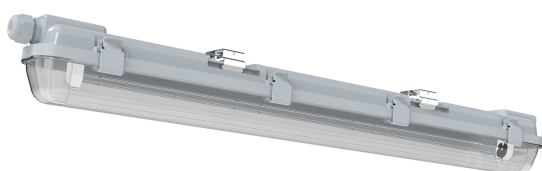

## LED ECO DAMPPROOF HOUSING 600 1XLAMP

LED ECO DAMPPROOF HOUSING GEN2 | Damp-proof luminaires

---

### Product benefits

- UV stabilized, impact resistant polycarbonate diffuser and body
- PC clips and stainless-steel clips
- Fused design to offer protection when inserting traditional T8 fluorescent tubes by mistake
- Designed to work with IEC 62776 compliant LED T8 with AC input on one end

### Product features

- 2 series to choose from: with and without metal tray in the housing
- Available with: 2 ft, 4 ft and 5 ft
- 70 mm full height housing design in all models
- Available in 1 lamp & 2 lamps versions
- Type of protection: IP65
- Impact resistance: IK08