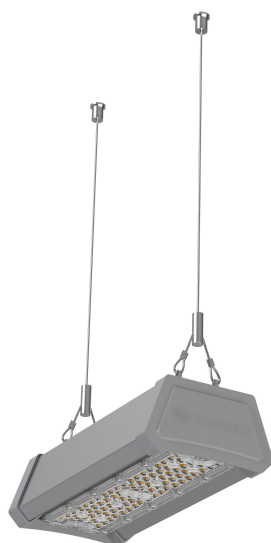

## LED VALUE LINEAR HIGHBAY 50W 865 NW

LED VALUE LINEAR HIGHBAY | High-bay luminaires

### Product features

- Available in 4 lengths: 252 mm, 491 mm, 730 mm and 969 mm
- Available with wattage: 50 W, 100 W, 150 W and 200 W
- Surge protection: up to 4 kV (L/N-PE), 2 kV (L-N)
- Available in sling suspended and bracket mounted
- Certificate: CB, RoHS