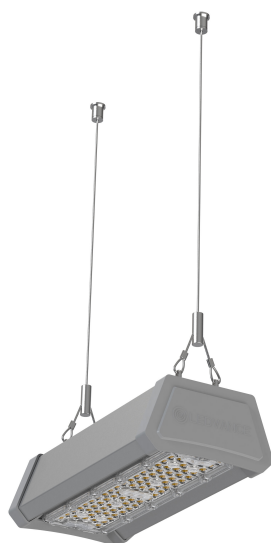

## LED VALUE LINEAR HIGHBAY 50W 865 WD

LED VALUE LINEAR HIGHBAY | High-bay luminaires

---

### Product features

- Available in 4 lengths: 252 mm, 491 mm, 730 mm and 969 mm
- Available with wattage: 50 W, 100 W, 150 W and 200 W
- Surge protection: up to 4 kV (L/N-PE), 2 kV (L-N)
- Available in sling suspended and bracket mounted
- Certificate: CB, RoHS