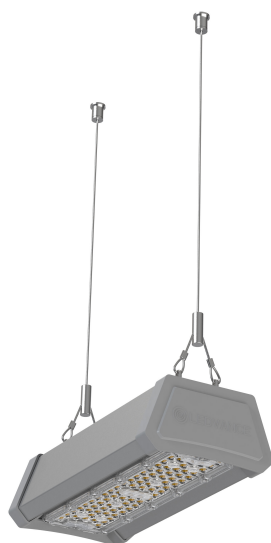

## LED VALUE LINEAR HIGHBAY 50W 865 HRO

LED VALUE LINEAR HIGHBAY | High-bay luminaires

---

### Product features

- Available in 4 lengths: 252 mm, 491 mm, 730 mm and 969 mm
- Available with wattage: 50 W, 100 W, 150 W and 200 W
- Surge protection: up to 4 kV (L/N-PE), 2 kV (L-N)
- Available in sling suspended and bracket mounted
- Certificate: CB, RoHS