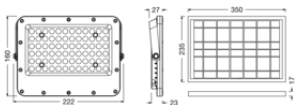

TECHNICAL DATA

Electrical data

Nominal wattage	5.00 W
Protection class	III

Photometrical data

Luminous flux	900 lm
Luminous efficacy	180 lm/W
Color temperature	3000 K

Dimensions & Weight

Length	350.00 mm
Width	235.00 mm
Height	17.00 mm
Product weight	1550.00 g

BATTERY

Battery size [GMS]	Others
--------------------	--------

DOWNLOAD DATA

Photometric and lighting design files	Document name
 IES file (IES)	LDVAL SOLAR FL SM 100 730

LOGISTICAL DATA

Product code	Packaging unit (Pieces/Unit)	Dimensions (length x width x height)	Gross weight	Volume
4099854005411	Folding box 1	367 mm x 57 mm x 247 mm	1646.00 g	5.17 dm ³
4099854005428	Shipping box 5	382 mm x 302 mm x 275 mm	8890.00 g	31.73 dm ³