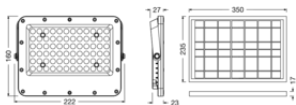

TECHNICAL DATA

Electrical data

Nominal wattage	5.00 W
Protection class	III

Photometrical data

Luminous flux	900 lm
Luminous efficacy	180 lm/W
Color temperature	6500 K

Dimensions & Weight

Length	350.00 mm
Width	235.00 mm
Height	17.00 mm
Product weight	1550.00 g

LDVAL SOLAR FL SM 100

Materials & Colors

Product color	Gray
Housing color	Gray
Body material	Aluminum
Mercury content	0.0 mg

Application & Mounting

Type of protection	IP66
Dimmable	Yes
Mounting type	Surface
Application environment	Outdoor

BATTERY

Battery size [GMS]	Others

Certificates & Standards

Replaceable light source (EPREL)	Not replaceable