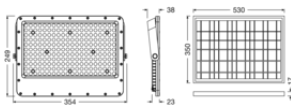

TECHNICAL DATA

Electrical data

Nominal wattage	18.00 W
Protection class	III

Photometrical data

Luminous flux	2900 lm
Luminous efficacy	160 lm/W
Color temperature	3000 K

Dimensions & Weight

Length	350.00 mm
Width	530.00 mm
Height	17.00 mm
Product weight	3630.00 g

LDVAL SOLAR FL LA 300

Materials & Colors

Product color	Gray
Housing color	Gray
Body material	Aluminum
Mercury content	0.0 mg

Application & Mounting

Type of protection	IP66
Dimmable	Yes
Mounting type	Surface
Application environment	Outdoor
LED module replaceable	Not replaceable

BATTERY

Battery size [GMS]	Others