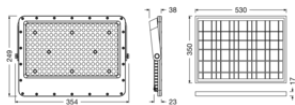

TECHNICAL DATA

Electrical data

Nominal wattage	18.00 W
Protection class	III

Photometrical data

Luminous flux	2900 lm
Luminous efficacy	160 lm/W
Color temperature	4000 K

Dimensions & Weight

Length	350.00 mm
Width	530.00 mm
Height	17.00 mm
Product weight	3630.00 g

LDVAL SOLAR FL LA 300

Materials & Colors

Product color	Gray
Housing color	Gray
Body material	Aluminum
Mercury content	0.0 mg

Application & Mounting

Type of protection	IP66
Dimmable	Yes
Mounting type	Surface
Application environment	Outdoor

BATTERY

Battery size [GMS]	Others

Certificates & Standards

Replaceable light source (EPREL)	Not replaceable