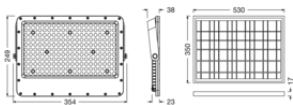

TECHNICAL DATA

Electrical data

Nominal wattage	18.00 W
Protection class	III

Photometrical data

Luminous flux	2900 lm
Luminous efficacy	160 lm/W
Color temperature	4000 K

Dimensions & Weight

Length	350.00 mm
Width	530.00 mm
Height	17.00 mm
Product weight	3630.00 g

BATTERY

Battery size [GMS]	Others
--------------------	--------

DOWNLOAD DATA

Photometric and lighting design files	Document name
 IES file (IES)	LDVAL SOLAR FL LA 300 740

LOGISTICAL DATA

Product code	Packaging unit (Pieces/Unit)	Dimensions (length x width x height)	Gross weight	Volume
4099854005558	Folding box 1	367 mm x 47 mm x 547 mm	3815.00 g	9.44 dm ³
4099854005565	Shipping box 5	567 mm x 252 mm x 385 mm	20575.00 g	55.01 dm ³