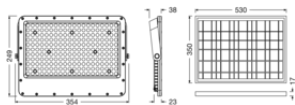

### Dimensions & Weight

Length	350.00 mm
Width	530.00 mm
Height	17.00 mm
Product weight	3630.00 g

LDVAL SOLAR FL LA 300