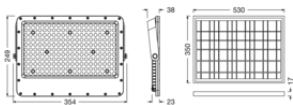

TECHNICAL DATA

Electrical data

Nominal wattage	18.00 W
Protection class	III

Photometrical data

Luminous flux	2900 lm
Luminous efficacy	160 lm/W
Color temperature	6500 K

Dimensions & Weight

Length	350.00 mm
Width	530.00 mm
Height	17.00 mm
Product weight	3630.00 g

BATTERY

Battery size [GMS]	Others
--------------------	--------

DOWNLOAD DATA

Photometric and lighting design files	Document name
 IES file (IES)	LDVAL SOLAR FL LA 300 765

LOGISTICAL DATA

Product code	Packaging unit (Pieces/Unit)	Dimensions (length x width x height)	Gross weight	Volume
4099854005572	Folding box 1	367 mm x 47 mm x 547 mm	3815.00 g	9.44 dm ³
4099854005589	Shipping box 5	567 mm x 252 mm x 385 mm	20575.00 g	55.01 dm ³