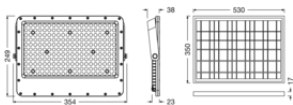

TECHNICAL DATA

Electrical data

Nominal wattage	18.00 W
Protection class	III

Photometrical data

Luminous flux	2900 lm
Luminous efficacy	160 lm/W
Color temperature	6500 K

Dimensions & Weight

Length	350.00 mm
Width	530.00 mm
Height	17.00 mm
Product weight	3630.00 g

LDVAL SOLAR FL LA 300

Materials & Colors

Product color	Gray
Housing color	Gray
Body material	Aluminum
Mercury content	0.0 mg

Application & Mounting

Type of protection	IP66
Dimmable	Yes
Mounting type	Surface
Application environment	Outdoor

BATTERY

Battery size [GMS]	Others

Certificates & Standards

Replaceable light source (EPREL)	Not replaceable