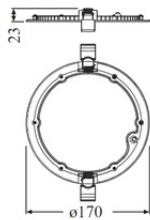

### Dimensions & Weight

Diameter	170.00 mm
Height	23.00 mm
Product weight	230.00 g

LDVAL SlimDL TRI RD 60