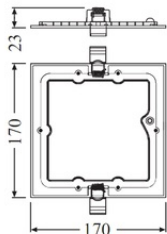

Photometrical data

Luminous flux	940 ... 1050 lm
Luminous efficacy	84 lm/W / 90 lm/W / 85 lm/W
Color temperature	3000...6500 K
Light color (designation)	Warm White / Cool White / Daylight
Color rendering index Ra	> 80
Standard deviation of color matching	≤ 6 sdc
Photobiological safety group acc. to EN62778	RG0
Beam angle	120 °

Dimensions & Weight

Length	170.00 mm
Width	170.00 mm
Height	23.00 mm
Product weight	271.00 g

LDVAL SlimDL TRI SQ 60

Materials & Colors

Product color	White
Housing color	White
Body material	Aluminum
Cover material	Polymethylmethacrylate (PMMA)
Light emitting surface material	Polystyrene
Glow Wire Test according to IEC 60695-2-12	650 °C
Mercury content	0.0 mg