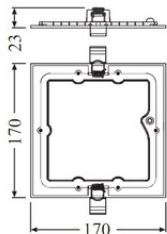

Photometrical data

Luminous flux	1050 ... 1200 lm
Luminous efficacy	73 lm/W / 85 lm/W / 78 lm/W
Color temperature	3000...6500 K
Light color (designation)	Warm White / Cool White / Daylight
Color rendering index Ra	> 80
Standard deviation of color matching	≤ 6 sdc
Photobiological safety group acc. to EN62778	RG0
Beam angle	120 °

Dimensions & Weight

Length	170.00 mm
Width	170.00 mm
Height	23.00 mm
Product weight	271.00 g

LDVAL SlimDL TRI SQ 60

Materials & Colors

Product color	White
Housing color	White
Body material	Aluminum
Cover material	Polymethylmethacrylate (PMMA)
Light emitting surface material	Polystyrene
Glow Wire Test according to IEC 60695-2-12	650 °C
Mercury content	0.0 mg