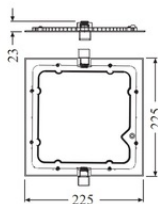

Photometrical data

Luminous flux	1350 ... 1500 lm
Luminous efficacy	80 lm/W / 90 lm/W / 82 lm/W
Color temperature	3000...6500 K
Light color (designation)	Warm White / Cool White / Daylight
Color rendering index Ra	> 80
Standard deviation of color matching	≤ 6 sdcM
Photobiological safety group acc. to EN62778	RG0
Beam angle	120 °

Dimensions & Weight

Length	225.00 mm
Width	225.00 mm
Height	23.00 mm
Product weight	410.00 g

LDVAL SlimDL TRI SQ 80

Materials & Colors

Product color	White
Housing color	White
Body material	Aluminum
Cover material	Polymethylmethacrylate (PMMA)
Light emitting surface material	Polystyrene
Glow Wire Test according to IEC 60695-2-12	650 °C
Mercury content	0.0 mg