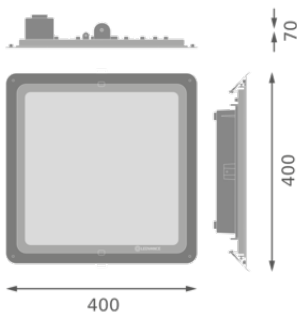

Photometrical data

Luminous flux	8100 lm
Luminous efficacy	135 lm/W
Color temperature	4000 K
Light color (designation)	Cool White
Color rendering index Ra	80
Standard deviation of color matching	< 5 sdc _m
Luminous intensity	2800 cd
Low flicker	Yes
Flickering metric (Pst LM)	<1
Stroboscope effect metric (SVM)	<0,4
Photobiological safety group acc. to EN62778	RG1
Photobiological safety group acc. to EN62471	RG1
Beam angle	110 °

CANOPY COMPACT

Dimensions & Weight

Length	400.00 mm
Width	400.00 mm
Height	70.00 mm
Product weight	3200.00 g

CANOPY COMPACT

Materials & Colors

Product color	White
Housing color	White
Body material	Aluminum
Cover material	Glass
Glow Wire Test according to IEC 60695-2-12	650 °C
Mercury content	0.0 mg