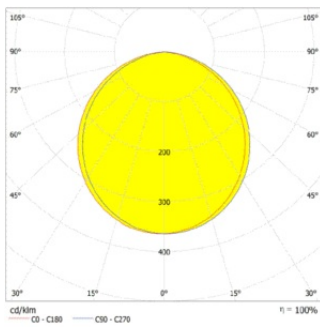

Photometrical data

Luminous flux	8100 lm
Luminous efficacy	135 lm/W
Color temperature	4000 K
Light color (designation)	Cool White
Color rendering index Ra	80
Standard deviation of color matching	< 5 sdc _m
Luminous intensity	2800 cd
Low flicker	Yes
Flickering metric (Pst LM)	<1
Stroboscope effect metric (SVM)	<0,4
Photobiological safety group acc. to EN62778	RG1
Photobiological safety group acc. to EN62471	RG1
Beam angle	110 °

CANOPY COMPACT

Dimensions & Weight

Length	400.00 mm
Width	400.00 mm
Height	70.00 mm
Product weight	3200.00 g

CANOPY COMPACT

Materials & Colors

Product color	White
Housing color	White
Body material	Aluminum
Cover material	Glass
Glow Wire Test according to IEC 60695-2-12	650 °C
Mercury content	0.0 mg