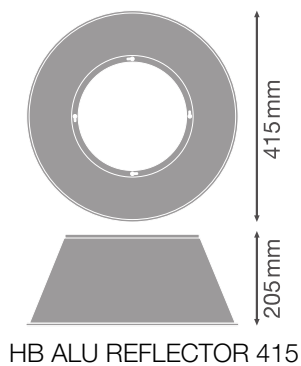

PRODUCT DATASHEET

HB ALU REFLECTOR 415

HIGH BAY REFLECTOR GEN 5 | Reflectors for HIGH BAY GEN 5 luminaires

PERFOR-
MANCE
CLASS

Product features

- High-quality aluminum reflector
- HB ALU REFLECTOR 415 suitable for HB P 75W versions (On-Off and DALI)
- HB ALU REFLECTOR 500 suitable for HB P 150W and HB P 200W versions (On-Off and DALI)

TECHNICAL DATA

Photometrical data

Low flicker	Yes
Beam angle	70 °

Dimensions & Weight

Diameter	415.00 mm
Height	205 mm
Product weight	300.00 g

Materials & Colors

Product color	Silver
Body material	Aluminium

LOGISTICAL DATA

Product code	Packaging unit (Pieces/Unit)	Dimensions (length x width x height)	Gross weight	Volume
4058075844568	BAG 1	670 mm x 650 mm	305.00 g	
4058075844575	Shipping box 2	432 mm x 432 mm x 271 mm	1816.00 g	50.58 dm ³