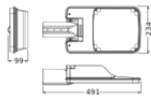

TECHNICAL DATA

Electrical data

Nominal wattage	70.00 W
Nominal voltage	120...277 V
Protection class	I

Photometrical data

Luminous flux	9100 lm
Luminous efficacy	130 lm/W
Color temperature	3000 K

Dimensions & Weight

Length	491.00 mm
Width	234.00 mm
Height	99.00 mm
Product weight	3930.00 g

LDVAL STREET SM

Materials & Colors

Product color	Gray
Housing color	Gray
Body material	Aluminum

Application & Mounting

Type of protection	IP66
Dimmable	No
Application environment	Outdoor