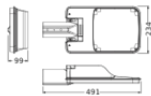

TECHNICAL DATA

Electrical data

Nominal wattage	70.00 W
Nominal voltage	120...277 V
Protection class	I

Photometrical data

Luminous flux	9800 lm
Luminous efficacy	140 lm/W
Color temperature	4000 K

Dimensions & Weight

Length	491.00 mm
Width	234.00 mm
Height	99.00 mm
Product weight	3930.00 g

LDVAL STREET SM

Materials & Colors

Product color	Gray
Housing color	Gray
Body material	Aluminum

Application & Mounting

Type of protection	IP66
Dimmable	No
Application environment	Outdoor