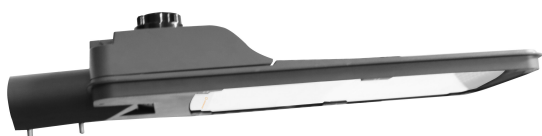

PRODUCT DATASHEET

LDVAL STREET LA 180W 730 NM G3

LED VALUE STREETLIGHT G3 | Streetlights

Areas of application

- Roadway
- Streets
- Highways
- Parking
- Area lighting

Product benefits

- Smooth housing surface makes the fixture dust-free and easy cleaning
- High grade die cast aluminum housing ensures reliable operation
- Professional lighting distribution provides uniformity lighting
- Gear box tool-less open and tilt setting -15°~15° for easy installation
- Energy savings thanks to system efficacy of up to 140lm/W

Product features

- Available in 30W, 55W, 70W, 90W, 120W, 150W, 180W, 200W and 230W
- On/off version and 1-10V dimming version (with NEMA socket) available
- UV stabilized polycarbonate lens
- Secondary optics - tempered glass cover, helps to ensure the stability of product performance
- Surge protection: up to 10 kV (L-N)
- Adjustable spigot for both side-entry and post-top installation
- Type of protection: IP66
- Impact resistance: IK08
- CB certification done by authorized institution

Length	745.00 mm
Width	274.00 mm
Height	144.00 mm
Product weight	6580.00 g

LDVAL STREET LA NM

Materials & Colors

Product color	Gray
Housing color	Gray
Body material	Aluminum

Application & Mounting

Type of protection	IP66
Dimmable	Yes
Type of dimming	1-10V
Application environment	Outdoor