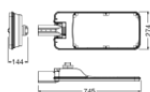

TECHNICAL DATA

Electrical data

Nominal wattage	180.00 W
Nominal voltage	120...277 V
Protection class	I

Photometrical data

Luminous flux	23400 lm
Luminous efficacy	130 lm/W
Color temperature	3000 K

Dimensions & Weight

Length	745.00 mm
Width	274.00 mm
Height	144.00 mm
Product weight	6580.00 g

LDVAL STREET LA NM

Materials & Colors

Product color	Gray
Housing color	Gray
Body material	Aluminum

Application & Mounting

Type of protection	IP66
Dimmable	Yes
Type of dimming	1-10V
Application environment	Outdoor