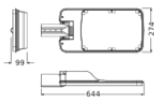

TECHNICAL DATA

Electrical data

| | |
|------------------|-------------|
| Nominal wattage | 90.00 W |
| Nominal voltage | 120...277 V |
| Protection class | I |

Photometrical data

| | |
|-------------------|----------|
| Luminous flux | 12600 lm |
| Luminous efficacy | 140 lm/W |
| Color temperature | 4000 K |

Dimensions & Weight

| | |
|----------------|-----------|
| Length | 644.00 mm |
| Width | 274.00 mm |
| Height | 99.00 mm |
| Product weight | 5420.00 g |

LDVAL STREET MD

Materials & Colors

| | |
|---------------|----------|
| Product color | Gray |
| Housing color | Gray |
| Body material | Aluminum |