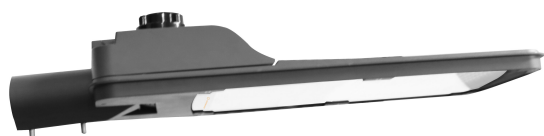

PRODUCT DATASHEET

LDVAL STREET LA 180W 740 NM G3

LED VALUE STREETLIGHT G3 | Streetlights

Areas of application

- Roadway
- Streets
- Highways
- Parking
- Area lighting

Product benefits

- Smooth housing surface makes the fixture dust-free and easy cleaning
- High grade die cast aluminum housing ensures reliable operation
- Professional lighting distribution provides uniformity lighting
- Gear box tool-less open and tilt setting -15°~15° for easy installation
- Energy savings thanks to system efficacy of up to 140lm/W

Product features

- Available in 30W, 55W, 70W, 90W, 120W, 150W, 180W, 200W and 230W
- On/off version and 1-10V dimming version (with NEMA socket) available
- UV stabilized polycarbonate lens
- Secondary optics - tempered glass cover, helps to ensure the stability of product performance
- Surge protection: up to 10 kV (L-N)
- Adjustable spigot for both side-entry and post-top installation
- Type of protection: IP66
- Impact resistance: IK08
- CB certification done by authorized institution