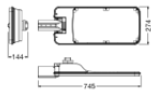

### Dimensions & Weight

Length	745.00 mm
Width	274.00 mm
Height	144.00 mm
Product weight	6580.00 g

LDVAL STREET LA NM