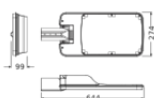

TECHNICAL DATA

Electrical data

Nominal wattage	120.00 W
Nominal voltage	120...277 V
Protection class	I

Photometrical data

Luminous flux	16800 lm
Luminous efficacy	140 lm/W
Color temperature	4000 K

Dimensions & Weight

Length	644.00 mm
Width	274.00 mm
Height	99.00 mm
Product weight	5420.00 g

LDVAL STREET MD

Materials & Colors

Product color	Gray
Housing color	Gray
Body material	Aluminum

Application & Mounting

Type of protection	IP66
Dimmable	No
Application environment	Outdoor
Replaceable light source	No