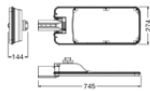

TECHNICAL DATA

Electrical data

| | |
|------------------|-------------|
| Nominal wattage | 200.00 W |
| Nominal voltage | 120...277 V |
| Protection class | I |

Photometrical data

| | |
|-------------------|----------|
| Luminous flux | 28000 lm |
| Luminous efficacy | 140 lm/W |
| Color temperature | 5700 K |

Dimensions & Weight

| | |
|----------------|-----------|
| Length | 745.00 mm |
| Width | 274.00 mm |
| Height | 144.00 mm |
| Product weight | 6580.00 g |

LDVAL STREET LA NM

Materials & Colors

| | |
|---------------|----------|
| Product color | Gray |
| Housing color | Gray |
| Body material | Aluminum |