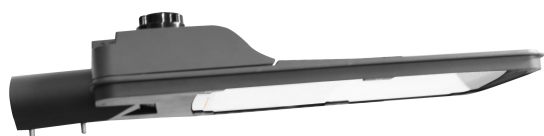

PRODUCT DATASHEET

LDVAL STREET LA 200W 757 NM G3

LED VALUE STREETLIGHT G3 | Streetlights

Areas of application

- Roadway
- Streets
- Highways
- Parking
- Area lighting

Product benefits

- Smooth housing surface makes the fixture dust-free and easy cleaning
- High grade die cast aluminum housing ensures reliable operation
- Professional lighting distribution provides uniformity lighting
- Gear box tool-less open and tilt setting -15°~15° for easy installation
- Energy savings thanks to system efficacy of up to 140lm/W

Product features

- Available in 30W, 55W, 70W, 90W, 120W, 150W, 180W, 200W and 230W
- On/off version and 1-10V dimming version (with NEMA socket) available
- UV stabilized polycarbonate lens
- Secondary optics - tempered glass cover, helps to ensure the stability of product performance
- Surge protection: up to 10 kV (L-N)
- Adjustable spigot for both side-entry and post-top installation
- Type of protection: IP66
- Impact resistance: IK08
- CB certification done by authorized institution