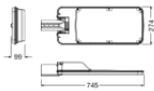

TECHNICAL DATA

Electrical data

Nominal wattage	180.00 W
Nominal voltage	120...277 V
Protection class	I

Photometrical data

Luminous flux	23400 lm
Luminous efficacy	130 lm/W
Color temperature	3000 K

Dimensions & Weight

Length	745.00 mm
Width	274.00 mm
Height	99.00 mm
Product weight	6480.00 g

LDVAL STREET LA

Materials & Colors

Product color	Gray
Housing color	Gray
Body material	Aluminum

Application & Mounting

Type of protection	IP66
Dimmable	No
Application environment	Outdoor