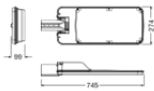

TECHNICAL DATA

Electrical data

Nominal wattage	180.00 W
Nominal voltage	120...277 V
Protection class	I

Photometrical data

Luminous flux	25200 lm
Luminous efficacy	140 lm/W
Color temperature	5700 K

Dimensions & Weight

Length	745.00 mm
Width	274.00 mm
Height	99.00 mm
Product weight	6480.00 g

LDVAL STREET LA

Materials & Colors

Product color	Gray
Housing color	Gray
Body material	Aluminum

Application & Mounting

Type of protection	IP66
Dimmable	No
Application environment	Outdoor