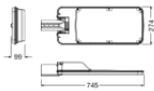

TECHNICAL DATA

Electrical data

Nominal wattage	200.00 W
Nominal voltage	120...277 V
Protection class	I

Photometrical data

Luminous flux	26000 lm
Luminous efficacy	130 lm/W
Color temperature	3000 K

Dimensions & Weight

Length	745.00 mm
Width	274.00 mm
Height	99.00 mm
Product weight	6480.00 g

LDVAL STREET LA

Materials & Colors

Product color	Gray
Housing color	Gray
Body material	Aluminum

Application & Mounting

Type of protection	IP66
Dimmable	No
Application environment	Outdoor