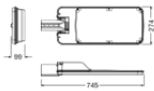

TECHNICAL DATA

Electrical data

Nominal wattage	200.00 W
Nominal voltage	120...277 V
Protection class	I

Photometrical data

Luminous flux	28000 lm
Luminous efficacy	140 lm/W
Color temperature	4000 K

Dimensions & Weight

Length	745.00 mm
Width	274.00 mm
Height	99.00 mm
Product weight	6480.00 g

LDVAL STREET LA

Materials & Colors

Product color	Gray
Housing color	Gray
Body material	Aluminum

Application & Mounting

Type of protection	IP66
Dimmable	No
Application environment	Outdoor