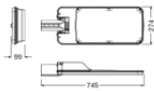

TECHNICAL DATA

Electrical data

Nominal wattage	200.00 W
Nominal voltage	120...277 V
Protection class	I

Photometrical data

Luminous flux	28000 lm
Luminous efficacy	140 lm/W
Color temperature	5700 K

Dimensions & Weight

Length	745.00 mm
Width	274.00 mm
Height	99.00 mm
Product weight	6480.00 g

LDVAL STREET LA

Materials & Colors

Product color	Gray
Housing color	Gray
Body material	Aluminum

Application & Mounting

Type of protection	IP66
Dimmable	No
Application environment	Outdoor