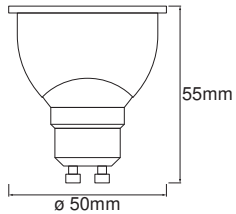

Photometrical data

Light color (designation)	RGBW
Lumen main.fact.at end of nom.life time	0.70
Standard deviation of color matching	≤ 6 sdcn
Nominal luminous flux	350 lm
Luminous flux	350 lm
Luminous efficacy	71 lm/W
Luminous intensity	467 cd
Adjustable color temperature	2700...6500 K
Color temperature	2700...6500 K
Color rendering index Ra	80
Flickering metric (Pst LM)	1.0
Stroboscope effect metric (SVM)	0.4

Everlight 67-23ST KKE 2700K

Light technical data

Beam angle	45 °
Starting time	< 0.5 s
Warm-up time (60 %)	< 0.50 s

Dimensions & Weight

Product weight	53.00 g
Diameter	50.00 mm
Maximum diameter	50 mm
Length	52.00 mm
Width	50.00 mm
Height	50.00 mm
Outer bulb [PICOS]	PAR51