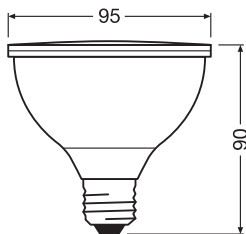

Overall length	90.00 mm
Diameter	95.00 mm
Maximum diameter	95 mm
Product weight	180.00 g

Temperatures & operating conditions

Ambient temperature range	-20...+40 °C

Lifespan

Number of switching cycles	100000
Lumen maintenance at end of service lifetime	0.70
Rated lamp survival factor at 6,000 h	≥ 0.90

Additional product data

Base (standard designation)	E27
Mercury content	0.0 mg
Mercury-free	Yes
Product remark	All technical parameters apply to the entire lamp / Due to the complex production process for light-emitting diodes, the typical values shown for the technical LED parameters are purely statistical values that do not necessarily match the actual technical parameters of each individual product, which can vary from the typical value

Capabilities

Dimmable	Yes

Certificates & Standards

Energy efficiency class	A ¹⁾
Energy consumption	11.00 kWh/1000h
Type of protection	IP20