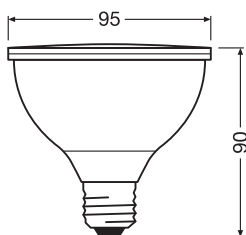

### Electrical data

Nominal wattage	10.5 W
Construction wattage	10.50 W
Nominal voltage	220...240 V
Claimed equiv. conventional lamp power	75 W
Nominal current	49 mA
Type of current	AC
Operating frequency	50...60 Hz
Mains frequency	50...60 Hz
Power factor $\lambda$	$\geq 0.70$

### Photometrical data

Luminous intensity	1700 cd
Luminous flux	750 lm
Nominal useful luminous flux 90°	633 lm
Luminous efficacy	71 lm/W
Lumen main.fact.at end of nom.life time	0.70
Light color (designation)	Warm White
Color temperature	2700 K
Color rendering index Ra	$\geq 80$
Light color	827
Standard deviation of color matching	$\leq 6$ sdc <sub>m</sub>
Rated peak intensity	1700 cd
Rated LLMF at 6,000 h	0.80

### Light technical data

Beam angle	36 °
Warm-up time (60 %)	$\cdot 0.50$ s
Starting time	$< 0.5$ s

### Dimensions & Weight

Overall length	90.00 mm
Diameter	95.00 mm
Maximum diameter	95 mm
Product weight	180.00 g