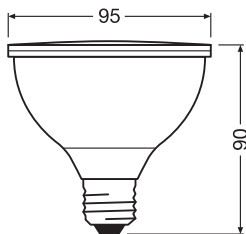

TECHNICAL DATA

Electrical data

Nominal wattage	10.5 W
Construction wattage	10.50 W
Nominal voltage	220...240 V
Claimed equiv. conventional lamp power	75 W
Nominal current	49 mA
Type of current	AC
Operating frequency	50...60 Hz
Mains frequency	50...60 Hz
Power factor λ	≥ 0.70

Photometrical data

Luminous intensity	1700 cd
Luminous flux	750 lm
Nominal useful luminous flux 90°	633 lm
Luminous efficacy	71 lm/W
Lumen main.fact.at end of nom.life time	0.70
Light color (designation)	Warm White
Color temperature	2700 K
Color rendering index Ra	≥ 80
Light color	827
Standard deviation of color matching	≤ 6 sdcM
Rated peak intensity	1700 cd
Rated LLMF at 6,000 h	0.80

Light technical data

Beam angle	36 °
Warm-up time (60 %)	$\cdot 0.50$ s
Starting time	< 0.5 s

Dimensions & Weight

Overall length	90.00 mm
Diameter	95.00 mm
Maximum diameter	95 mm
Product weight	180.00 g

Temperatures & operating conditions