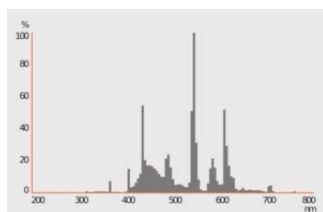

Product features

- Available in 2 light colors: 827 and 865
- Average life: 10,000 h
- Good quality of light; color rendering index R_a : ≥ 80 ; constant chromaticity

TECHNICAL DATA

Electrical data

Nominal wattage	65 W
Construction wattage	65.00 W
Nominal voltage	230 V
Operating frequency	50...60 Hz
Mains frequency	50...60 Hz

Photometrical data

Luminous flux	4000 lm
Luminous efficacy	62 lm/W
Light color (designation)	Daylight
Color temperature	6500 K
Color rendering index Ra	80...89
Light color	865

349641_FL_865

Dimensions & Weight