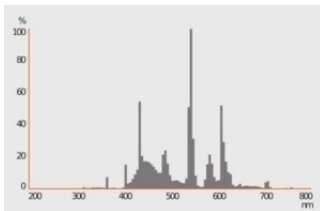

Product features

- Available in 2 light colors: 827 and 865
- Average life: 10,000 h
- Good quality of light; color rendering index R_a : ≥ 80 ; constant chromaticity

TECHNICAL DATA

Electrical data

Nominal wattage	65 W
Construction wattage	65.00 W
Nominal voltage	230 V
Operating frequency	50...60 Hz
Mains frequency	50...60 Hz

Photometrical data

Luminous flux	4000 lm
Luminous efficacy	62 lm/W
Light color (designation)	Daylight
Color temperature	6500 K
Color rendering index Ra	80...89
Light color	865

349641_FL_865

Dimensions & Weight

Overall length	249.00 mm
Diameter	90,0 mm
Product weight	317.00 g

Temperatures & operating conditions

Ambient temperature range	-20...+50 °C
---------------------------	--------------

Additional product data