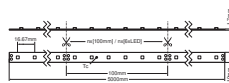

- Energy saving low-power flexible LED strip
- Flexible and easy installation thanks to adhesive tape and connector

Product features

- Multiply cuttable LED strip with connectors (IP20)
- Available with light color: Warm White, Cool White, Cool Daylight
- Beam angle: 120°
- Lifetime: up to 20,000 h
- Lengths per reel: 5 m, smallest cuttable unit: 100 mm

TECHNICAL DATA

Electrical data

Nominal wattage	45.00 W
Construction wattage	45.00 W
Nominal voltage	24 V
Type of current	DC
Nominal current	1.720 mA

Photometrical data

Luminous efficacy	100 lm/W
Luminous flux	4500 lm
Luminous flux per meter	900 lm
Color temperature	3000 K
Color rendering index Ra	80
Light color (designation)	Warm White

Light technical data

Beam angle	120 °
------------	-------

LED MODULE INFORMATION

Number of LEDs per meter	60
Number of LEDs per smallest unit	6

Dimensions & Weight

Length	5000.00 mm
Length – smallest unit	100 mm
Width	10.00 mm
Height	1.50 mm
Product weight	100.00 g