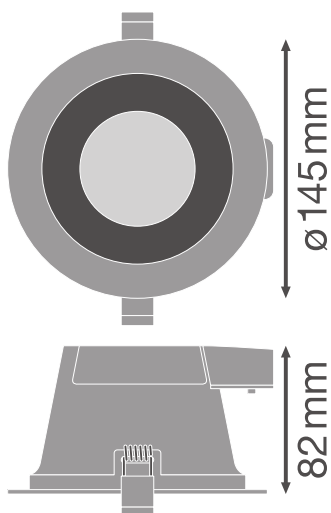

### Photometrical data

Luminous flux	1030 lm / 1210 lm / 1110 lm <sup>1)</sup>
Luminous efficacy	85 lm/W <sup>2)</sup>
Color temperature	3000 K / 4000 K / 5700 K
Light color (designation)	Warm White / Cool White / Cool Daylight
Color rendering index Ra	> 80
Standard deviation of color matching	< 5 sdc <sub>m</sub>
Luminous intensity	-
Flickering metric (Pst LM)	-
Stroboscope effect metric (SVM)	-
Photobiological safety group acc. to EN62778	RG0
Photobiological safety group acc. to EN62471	RG0
Beam angle	60 °
UGR	< 22

1) Luminous flux dependent on selected color temperature: 1030 lm@3000 K / 1110 lm@5700 K / 1210 lm@4000 K

2) Value at 5700 K, different for other color temperatures

DL COMFORT DN130 13W3CCT 60DEG WT-4000K

DL COMFORT DN130 13W3CCT 60DEG WT-4000K

Dimensions & Weight

Diameter	145.00 mm
Height	82.00 mm
Product weight	265.00 g

DL COMFORT DN130 13W

## Application & Mounting

Ambient temperature range	-20...+45 °C
Type of connection	Screwless terminal, 2-Pole
Type of protection	IP54/IP20
Protection class IK (shock resistance)	IK03
Dimmable	No
Mounting type	Recessed
Mounting location	Ceiling
Application environment	Indoor
Mounting diameter	130 mm
Mounting depth	125 mm
With light source	Yes