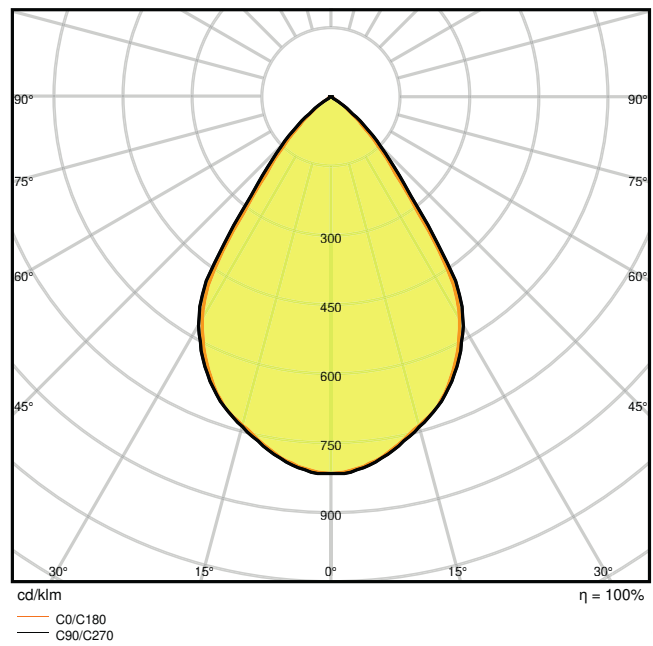

### Photometrical data

Luminous flux	1030 lm / 1210 lm / 1110 lm <sup>1)</sup>
Luminous efficacy	85 lm/W <sup>2)</sup>
Color temperature	3000 K / 4000 K / 5700 K
Light color (designation)	Warm White / Cool White / Cool Daylight
Color rendering index Ra	> 80
Standard deviation of color matching	< 5 sdc <sub>m</sub>
Luminous intensity	-
Flickering metric (Pst LM)	-
Stroboscope effect metric (SVM)	-
Photobiological safety group acc. to EN62778	RG0
Photobiological safety group acc. to EN62471	RG0
Beam angle	60 °
UGR	< 22

1) Luminous flux dependent on selected color temperature: 1030 lm@3000 K / 1110 lm@5700 K / 1210 lm@4000 K

2) Value at 5700 K, different for other color temperatures

DL COMFORT DN130 13W3CCT 60DEG WT-4000K