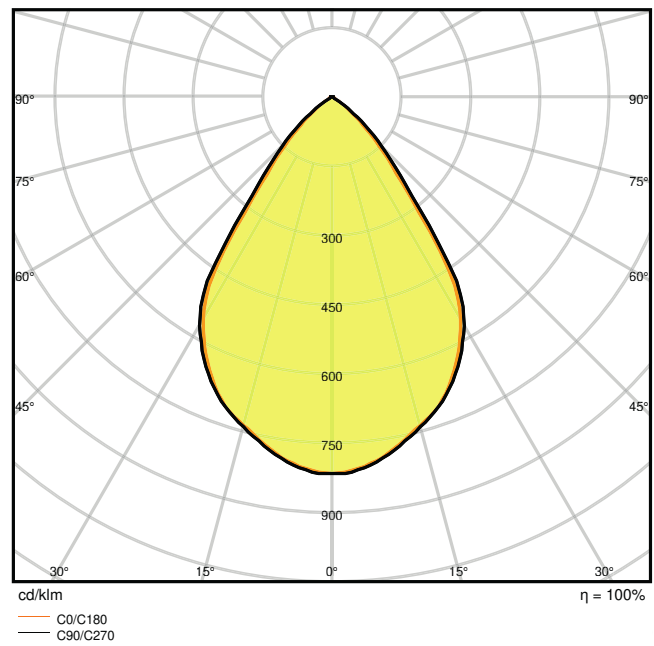

Photometrical data

Luminous flux	1030 lm / 1210 lm / 1110 lm ¹⁾
Luminous efficacy	85 lm/W ²⁾
Color temperature	3000 K / 4000 K / 5700 K
Light color (designation)	Warm White / Cool White / Cool Daylight
Color rendering index Ra	> 80
Standard deviation of color matching	< 5 sdc _m
Luminous intensity	-
Flickering metric (Pst LM)	-
Stroboscope effect metric (SVM)	-
Photobiological safety group acc. to EN62778	RG0
Photobiological safety group acc. to EN62471	RG0
Beam angle	60 °
UGR	< 22

1) Luminous flux dependent on selected color temperature: 1030 lm@3000 K / 1110 lm@5700 K / 1210 lm@4000 K

2) Value at 5700 K, different for other color temperatures

DL COMFORT DN130 13W3CCT 60DEG WT-4000K

DL COMFORT DN130 13W3CCT 60DEG WT-4000K

Dimensions & Weight

Diameter	145.00 mm
Height	82.00 mm
Product weight	265.00 g

DL COMFORT DN130 13W

Materials & Colors

Product color	White
Housing color	White
Body material	Aluminum
Cover material	Polymethylmethacrylate (PMMA)
Glow Wire Test according to IEC 60695-2-12	650 °C
Mercury content	0.0 mg