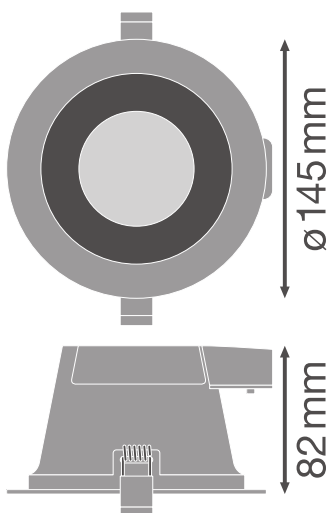

Photometrical data

Luminous flux	1030 lm / 1210 lm / 1110 lm ¹⁾
Luminous efficacy	85 lm/W ²⁾
Color temperature	3000 K / 4000 K / 5700 K
Light color (designation)	Warm White / Cool White / Cool Daylight
Color rendering index Ra	> 80
Standard deviation of color matching	< 5 sdc _m
Luminous intensity	-
Flickering metric (Pst LM)	-
Stroboscope effect metric (SVM)	-
Photobiological safety group acc. to EN62778	RG0
Photobiological safety group acc. to EN62471	RG0
Beam angle	60 °
UGR	< 22

1) Luminous flux dependent on selected color temperature: 1030 lm@3000 K / 1110 lm@5700 K / 1210 lm@4000 K

2) Value at 5700 K, different for other color temperatures

DL COMFORT DN130 13W3CCT 60DEG WT-4000K

DL COMFORT DN130 13W3CCT 60DEG WT-4000K

Dimensions & Weight

Diameter	145.00 mm
Height	82.00 mm
Product weight	265.00 g

DL COMFORT DN130 13W

Materials & Colors

Product color	White
Housing color	White
Body material	Aluminum
Cover material	Polymethylmethacrylate (PMMA)
Glow Wire Test according to IEC 60695-2-12	650 °C
Mercury content	0.0 mg

Application & Mounting

Ambient temperature range	-20...+45 °C
Type of connection	Screwless terminal, 2-Pole
Type of protection	IP54/IP20
Protection class IK (shock resistance)	IK03
Dimmable	No
Mounting type	Recessed
Mounting location	Ceiling
Application environment	Indoor
Mounting diameter	130 mm
Mounting depth	125 mm
With light source	Yes