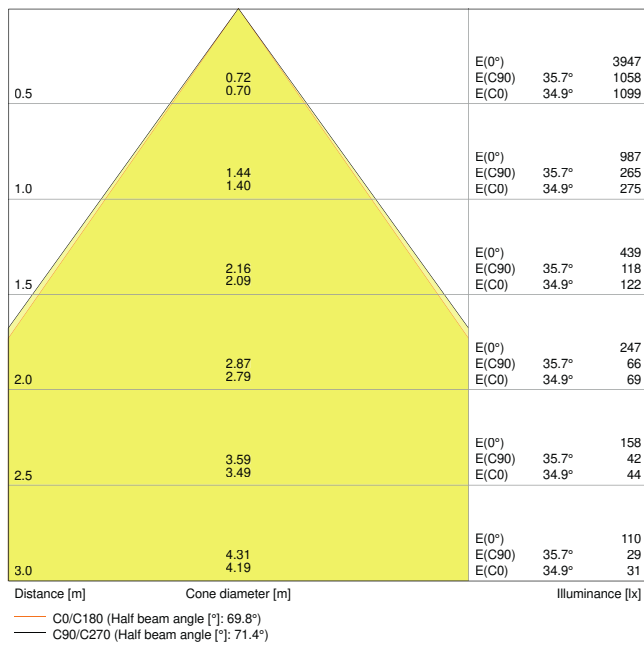

DL COMFORT DN130 13W3CCT 60DEG WT-4000K