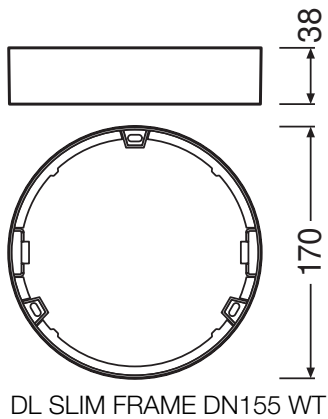

PRODUCT DATASHEET

DL SLIM FRAME DN 155 WT

DOWNLIGHT SLIM ROUND FRAME | Surface mounting frame, round shape

Areas of application

- General illumination
- Public areas
- Stairways
- Corridors
- Foyers
- Shops

Product benefits

- Cable entry on the side for electrical connection with low profil
- Easy installation thanks to included drilling template

Product features

- Low mounting depth
- Robust polycarbonate casing
- Mounting accessories included

TECHNICAL DATA**Dimensions & Weight**

Diameter	170,0 mm
Height	38 mm
Product weight	50.00 g

**Materials & Colors**

Product color	White
---------------	-------

Application & Mounting

Mounting location	Ceiling / Wall
-------------------	----------------

LOGISTICAL DATA

Product code	Packaging unit (Pieces/Unit)	Dimensions (length x width x height)	Gross weight	Volume
4058075079175	Folding box 1	43 mm x 180 mm x 180 mm	101.00 g	1.39 dm ³
4058075079182	Shipping box 6	280 mm x 190 mm x 200 mm	794.00 g	10.64 dm ³