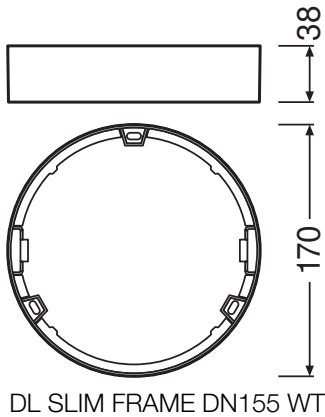

### Product benefits

- Cable entry on the side for electrical connection with low profil
- Easy installation thanks to included drilling template

### Product features

- Low mounting depth
- Robust polycarbonate casing
- Mounting accessories included

TECHNICAL DATA

Dimensions & Weight

Diameter	170,0 mm
Height	38 mm
Product weight	50.00 g

Materials & Colors

---

**LOGISTICAL DATA**

Product code	Packaging unit (Pieces/Unit)	Dimensions (length x width x height)	Gross weight	Volume
4058075079175	Folding box 1	43 mm x 180 mm x 180 mm	101.00 g	1.39 dm <sup>3</sup>
4058075079182	Shipping box 6	280 mm x 190 mm x 200 mm	794.00 g	10.64 dm <sup>3</sup>