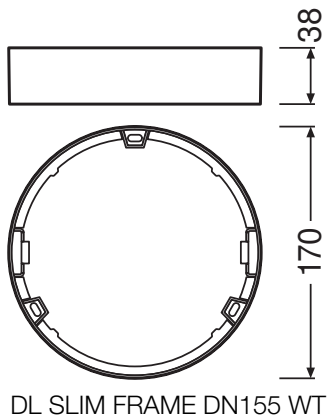

PRODUCT DATASHEET

DL SLIM FRAME DN 155 WT

DOWNLIGHT SLIM ROUND FRAME | Surface mounting frame, round shape

Areas of application

- General illumination
- Public areas
- Stairways
- Corridors
- Foyers
- Shops

Product benefits

- Cable entry on the side for electrical connection with low profil
- Easy installation thanks to included drilling template

Product features

- Low mounting depth
- Robust polycarbonate casing
- Mounting accessories included

TECHNICAL DATA

Dimensions & Weight

Diameter	170,0 mm
Height	38 mm
Product weight	50.00 g

Materials & Colors

Product color	White
---------------	-------

Application & Mounting

Mounting location	Ceiling / Wall
-------------------	----------------

LOGISTICAL DATA

Product code	Packaging unit (Pieces/Unit)	Dimensions (length x width x height)	Gross weight	Volume
4058075079175	Folding box 1	43 mm x 180 mm x 180 mm	101.00 g	1.39 dm ³
4058075079182	Shipping box 6	280 mm x 190 mm x 200 mm	794.00 g	10.64 dm ³