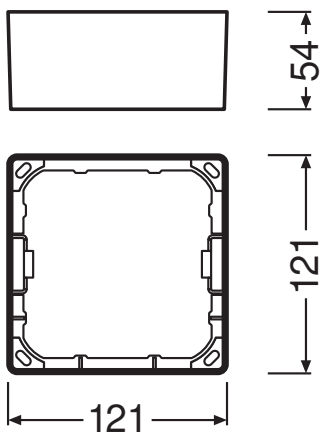

PRODUCT DATASHEET

DL SLIM FRAME SQ 105 WT

DOWNLIGHT SLIM SQUARE FRAME | Surface mounting frame, square shape

Areas of application

- General illumination
- Public areas
- Stairways
- Corridors
- Foyers
- Shops

Product benefits

- Cable entry on the side for electrical connection with low profil
- Easy installation thanks to included drilling template

Product features

- Low mounting depth
- Robust polycarbonate casing
- Mounting accessories included

TECHNICAL DATA

Dimensions & Weight

Length	121.0 mm
Width	121.0 mm
Height	54 mm
Product weight	48.00 g

DL SLIM FRAME SQ 105 WT

Materials & Colors

Product color	White
---------------	-------

Application & Mounting

Tender texts	Document name
 Tender documents	DOWNLIGHT SLIM SQUARE FRAME 105 WT-EN

LOGISTICAL DATA

Product code	Packaging unit (Pieces/Unit)	Dimensions (length x width x height)	Gross weight	Volume
4058075079397	Folding box 1	60 mm x 130 mm x 130 mm	96.00 g	1.01 dm ³
4058075079403	Shipping box 6	380 mm x 140 mm x 154 mm	696.00 g	8.19 dm ³